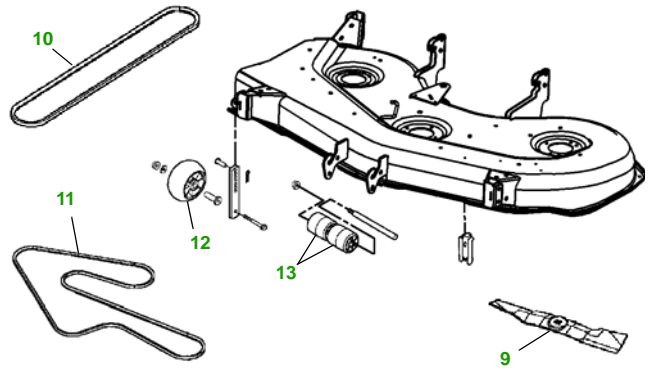

MAINTENANCE REMINDER SHEET

SST18 with 48" Deck

Lawn Tractor

Tractor S/N

48" Deck

Deck S/N

Key	Part No.	Description
1	AM125424	ENGINE OIL FILTER
2	AM116304	FUEL FILTER IN-LINE
3	LG272490S	AIR FILTER - FOAM
	LG394018JD	AIR FILTER - PAPER
4	M78543	SPARK PLUG
5	M139970	BELT - TRACTION DRIVE (S/N —050000)
	M148269	BELT - TRACTION DRIVE (S/N 050001—)
6	GY20680	KEY
	AM132808	IGNITION SWITCH

Key	Part No.	Description
7	TY23017	BATTERY (DRY)
8	AD2062R	HEADLIGHT BULB
9	M145476	BLADE - STANDARD
	M127673	BLADE - MULCHING
10	M146339	BELT - PRIMARY
11	M1154958	BELT - SECONDARY
12	AM116299	KIT - GAGE WHEEL