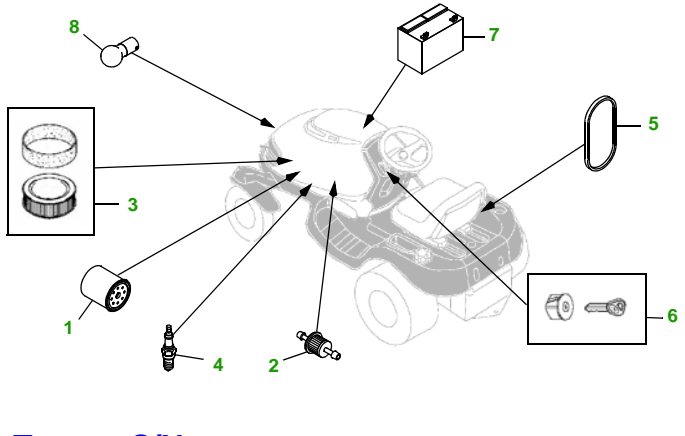

MAINTENANCE REMINDER SHEET

SST18 with 48" Deck

Lawn Tractor

Tractor S/N

48" Deck

Deck S/N

Key	Part No.	Description
1	AM125424	ENGINE OIL FILTER
2	AM116304	FUEL FILTER IN-LINE
3	LG272490S	AIR FILTER - FOAM
	LG394018JD	AIR FILTER - PAPER
4	M78543	SPARK PLUG
5	M139970	BELT - TRACTION DRIVE (S/N —050000)
	M148269	BELT - TRACTION DRIVE (S/N 050001—)
6	GY20680	KEY
	AM132808	IGNITION SWITCH

Key	Part No.	Description
7	TY23017	BATTERY (DRY)
8	AD2062R	HEADLIGHT BULB
9	M145476	BLADE - STANDARD
	M127673	BLADE - MULCHING
10	M146339	BELT - PRIMARY
11	M1154958	BELT - SECONDARY
12	AM116299	KIT - GAGE WHEEL

Service Recommendations

Qty	Part No	Item	Qty or Capacity	Change Interval in Hours
4	AM125424	Oil Filter	1	25/50/100/200
1	TY22076	2 1/2 Gal Turf Gard® 10W30 Engine Oil	1.6 qt	25/50/100/200
1	AM116304	Fuel Filter	1	200
2	TY6341	JD Multi Purpose SD Polyurea Grease		As Needed