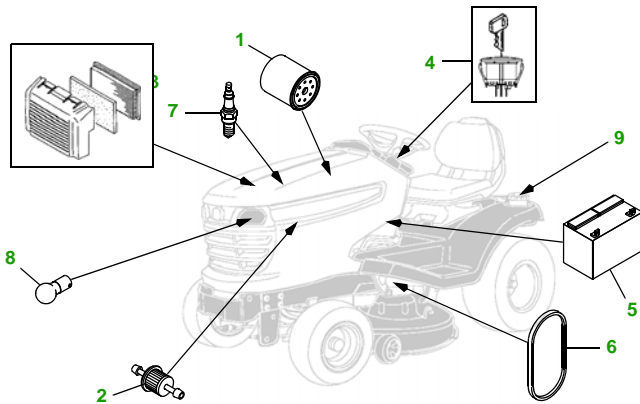

MAINTENANCE REMINDER SHEET

X300 with 38" Edge Deck

Tractor

Tractor S/N

38" Edge Deck

Deck S/N

Key Part No. Description

- 1 AM107423OIL FILTER
- 2 AM116304FUEL FILTER - IN-LINE
- 3 MIU10999.....AIR FILTER - FOAM
MIU10998AIR FILTER - PAPER
- 4 AM135345KEY - PADDED
- 5 TY25878BATTERY
- 6 M152284.....BELT - TRACTION DRIVE
- 7 TY6081SPARK PLUG

Key Part No. Description

- 8 AD2062RHEADLIGHT BULB
- 9 AM122880FUEL CAP
- 10 M154601BELT - MOWER DRIVE
- 11 M111489GAGE WHEEL
- 12 AM137324KIT - SIDE DISCHARGE BLADE - STANDARD
AM137326KIT - BAGGING BLADE
AM137325KIT - MULCHING BLADE