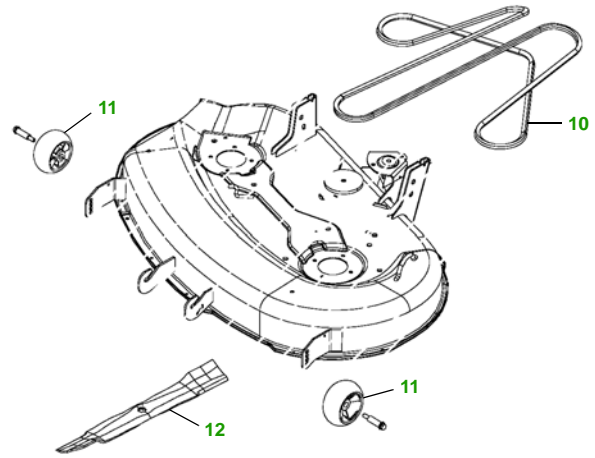

MAINTENANCE REMINDER SHEET

X300 with 38" Edge Deck

Tractor

Tractor S/N

38" Edge Deck

Deck S/N

Key Part No. Description

- 1 AM107423OIL FILTER
- 2 AM116304FUEL FILTER - IN-LINE
- 3 MIU10999.....AIR FILTER - FOAM
MIU10998AIR FILTER - PAPER
- 4 AM135345KEY - PADDED
- 5 TY25878BATTERY
- 6 M152284.....BELT - TRACTION DRIVE
- 7 TY6081SPARK PLUG

Key Part No. Description

- 8 AD2062RHEADLIGHT BULB
- 9 AM122880FUEL CAP
- 10 M154601BELT - MOWER DRIVE
- 11 M111489GAGE WHEEL
- 12 AM137324KIT - SIDE DISCHARGE BLADE - STANDARD
AM137326KIT - BAGGING BLADE
AM137325KIT - MULCHING BLADE