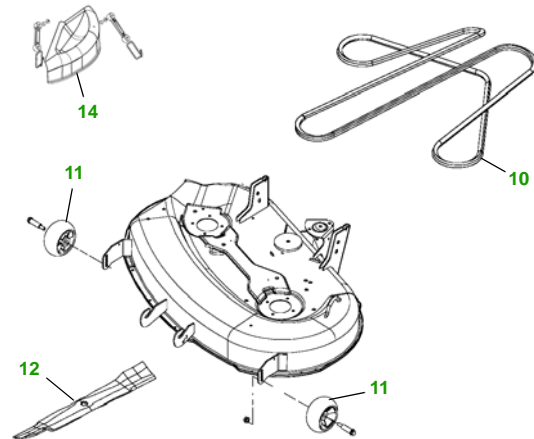

MAINTENANCE REMINDER SHEET

X304 with 42" Edge Deck

Tractor

Tractor S/N

42" Edge Deck

Deck S/N

Key Part No. Description

- 1 AM107423OIL FILTER
- 2 GY20709FUEL FILTER - IN-LINE
- 3 MIU10999AIR FILTER - FOAM
MIU10998AIR FILTER - PAPER
- 4 GY20680KEY - PADDED
- 5 TY25878BATTERY
- 6 M151277BELT - TRACTION DRIVE
- 7 TY6081SPARK PLUG
- 8 AD2062RHEADLIGHT BULB

Key Part No. Description

- 9 AM137724FUEL CAP
- 10 M154621BELT - MOWER DRIVE
- 11 M111489GAGE WHEEL
- 12 AM137327KIT - SIDE DISCHARGE BLADE - STANDARD
AM137328KIT - MULCHING BLADE
AM137329KIT - BAGGING BLADE
- 13 LG256HOME MAINTENANCE KIT
- 14 BM21816MULCH KIT

"As Needed" Parts

Qty	Part No	Item
1	TY130907	Mower Deck Leveling Gauge
1	TY26183	Grease Gun

TO BUY PARTS VISIT:

- www.johndeerepartshop.com

JOHNDEEREPARTSHOP.COM

FOR ON-LINE PARTS ASSISTANCE:

- www.deere.com
 - Click on **Residential**
 - Click on **Parts**
 - Click on **Search Parts Catalog**