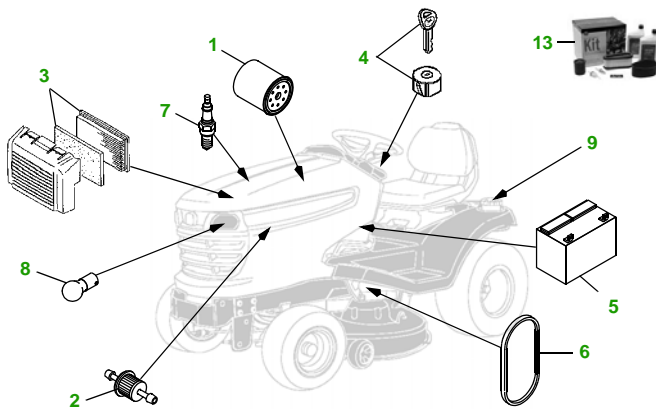

MAINTENANCE REMINDER SHEET

X304 with 42" Edge Deck

Tractor

Tractor S/N

42" Edge Deck

Deck S/N

Key Part No. Description

- 1 AM107423OIL FILTER
- 2 GY20709FUEL FILTER - IN-LINE
- 3 MIU10999AIR FILTER - FOAM
MIU10998AIR FILTER - PAPER
- 4 GY20680KEY - PADDED
- 5 TY25878BATTERY
- 6 M151277BELT - TRACTION DRIVE
- 7 TY6081SPARK PLUG
- 8 AD2062RHEADLIGHT BULB

Key Part No. Description

- 9 AM137724FUEL CAP
- 10 M154621BELT - MOWER DRIVE
- 11 M111489GAGE WHEEL
- 12 AM137327KIT - SIDE DISCHARGE BLADE - STANDARD
AM137328KIT - MULCHING BLADE
AM137329KIT - BAGGING BLADE
- 13 LG256HOME MAINTENANCE KIT
- 14 BM21816MULCH KIT