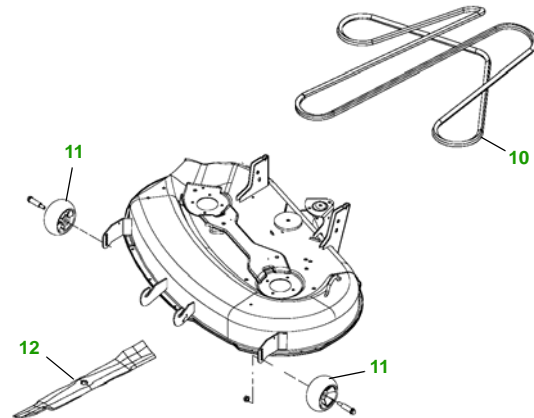

MAINTENANCE REMINDER SHEET

X304 with 42" Edge Deck

Tractor

Tractor S/N

42" Edge Deck

Deck S/N

Key	Part No.	Description
1	AM107423	OIL FILTER
2	AM116304	FUEL FILTER - IN-LINE
3	MIU10999	AIR FILTER - FOAM
	MIU10998	AIR FILTER - PAPER
4	AM135345	KEY - PADDED
5	TY25878	BATTERY
6	M151277	BELT - TRACTION DRIVE

Key	Part No.	Description
7	TY6081	SPARK PLUG
8	AD2062R	HEADLIGHT BULB
9	AM122880	FUEL CAP
10	M154621	BELT - MOWER DRIVE
11	M111489	GAGE WHEEL
12	AM137327	KIT - SIDE DISCHARGE BLADE - STANDARD
	AM137328	KIT - MULCHING BLADE
	AM137329	KIT - BAGGING BLADE