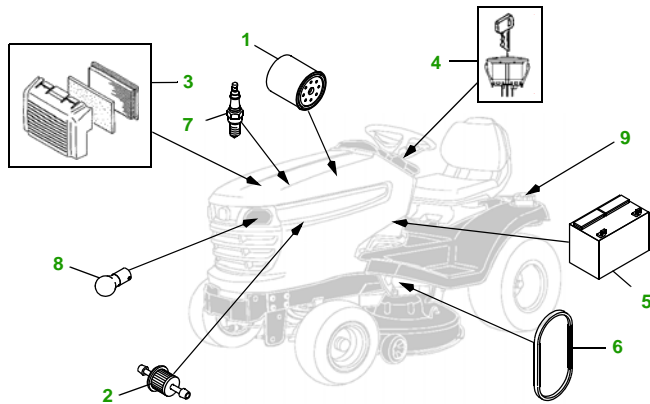

MAINTENANCE REMINDER SHEET

X304 with 42" Edge Deck

Tractor

Tractor S/N

42" Edge Deck

Deck S/N

Key	Part No.	Description
1	AM107423	OIL FILTER
2	AM116304	FUEL FILTER - IN-LINE
3	MIU10999	AIR FILTER - FOAM
	MIU10998	AIR FILTER - PAPER
4	AM135345	KEY - PADDED
5	TY25878	BATTERY
6	M151277	BELT - TRACTION DRIVE

Key	Part No.	Description
7	TY6081	SPARK PLUG
8	AD2062R	HEADLIGHT BULB
9	AM122880	FUEL CAP
10	M154621	BELT - MOWER DRIVE
11	M111489	GAGE WHEEL
12	AM137327	KIT - SIDE DISCHARGE BLADE - STANDARD
	AM137328	KIT - MULCHING BLADE
	AM137329	KIT - BAGGING BLADE