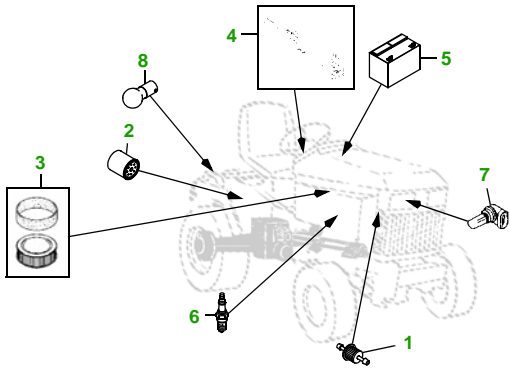

MAINTENANCE REMINDER SHEET

X465 with 48C Deck

Garden Tractor

Tractor S/N

48" Convertible Deck

Deck S/N

Key	Part No.	Description
1	AM116304	FUEL FILTER IN-LINE
2	AM131054	TRANSAXLE OIL FILTER
3	M149119	FOAM AIR FILTER ELEMENT
	M149118	PAPER AIR FILTER ELEMENT
4	AM131841	KEY
	AM132500	IGNITION SWITCH
5	TY25221	BATTERY (DRY)
6	M805853	SPARK PLUG

Key	Part No.	Description
7	R136239	HALOGEN HEADLIGHT BULB
8	M148478	TAIL LIGHT BULB
9	M145476	BLADE - STD
	M127673	BLADE - MULCHING
10	M143888	BELT
11	AM125172	KIT - GAGE WHEEL
12	M113955	FRONT ROLLER