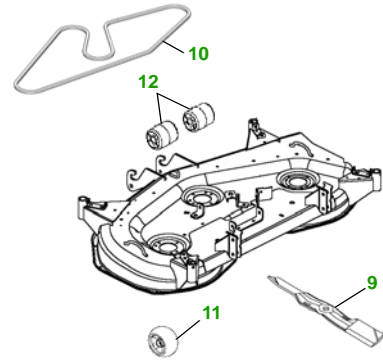

MAINTENANCE REMINDER SHEET

X465 with 48C Deck

Garden Tractor

Tractor S/N

48" Convertible Deck

Deck S/N

Key	Part No.	Description
1	AM116304	FUEL FILTER IN-LINE
2	AM131054	TRANSAXLE OIL FILTER
3	M149119	FOAM AIR FILTER ELEMENT
	M149118	PAPER AIR FILTER ELEMENT
4	AM131841	KEY
	AM132500	IGNITION SWITCH
5	TY25221	BATTERY (DRY)
6	M805853	SPARK PLUG

Key	Part No.	Description
7	R136239	HALOGEN HEADLIGHT BULB
8	M148478	TAIL LIGHT BULB
9	M145476	BLADE - STD
	M127673	BLADE - MULCHING
10	M143888	BELT
11	AM125172	KIT - GAGE WHEEL
12	M113955	FRONT ROLLER