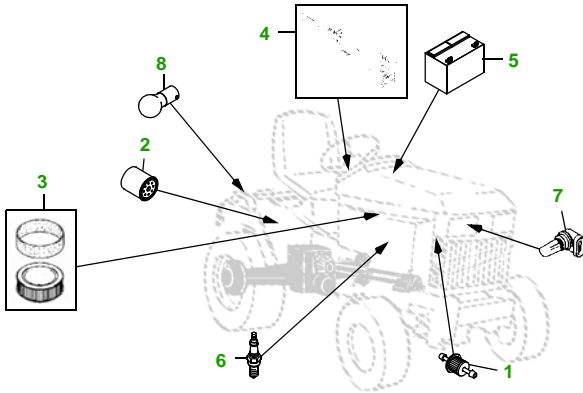

MAINTENANCE REMINDER SHEET

X465 with 54C Deck

Garden Tractor

Tractor S/N

54" Convertible Deck

Deck S/N

Key	Part No.	Description
1	AM116304	FUEL FILTER IN-LINE
2	AM131054	TRANSAXLE OIL FILTER
3	M149119	FOAM AIR FILTER ELEMENT
	M149118	PAPER AIR FILTER ELEMENT
4	AM131841	KEY
	AM132500	IGNITION SWITCH
5	TY25221	BATTERY (DRY)
6	M805853	SPARK PLUG

Key	Part No.	Description
7	R136239	HALOGEN HEADLIGHT BULB
8	M148478	TAIL LIGHT BULB
9	M143520	BLADE - STD
	M145516	BLADE - MULCHING
10	M141627	BELT
11	AM125172	KIT - GAGE WHEEL
12	M113955	FRONT ROLLER