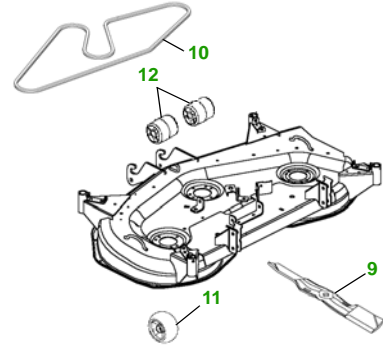

MAINTENANCE REMINDER SHEET

X465 with 54C Deck

Garden Tractor

Tractor S/N

54" Convertible Deck

Deck S/N

Key	Part No.	Description
1	AM116304	FUEL FILTER IN-LINE
2	AM131054	TRANSAXLE OIL FILTER
3	M149119	FOAM AIR FILTER ELEMENT
	M149118	PAPER AIR FILTER ELEMENT
4	AM131841	KEY
	AM132500	IGNITION SWITCH
5	TY25221	BATTERY (DRY)
6	M805853	SPARK PLUG

Key	Part No.	Description
7	R136239	HALOGEN HEADLIGHT BULB
8	M148478	TAIL LIGHT BULB
9	M143520	BLADE - STD
	M145516	BLADE - MULCHING
10	M141627	BELT
11	AM125172	KIT - GAGE WHEEL
12	M113955	FRONT ROLLER