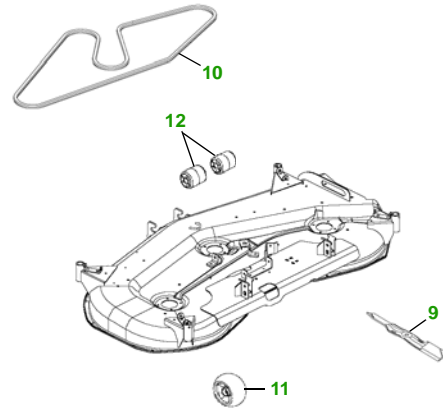

MAINTENANCE REMINDER SHEET

X465 with 62C Deck

Garden Tractor

Tractor S/N

62" Convertible Deck

Deck S/N

Key	Part No.	Description
1	AM116304	FUEL FILTER IN-LINE
2	AM131054	TRANSAXLE OIL FILTER
3	M149119	FOAM AIR FILTER ELEMENT
	M149118	PAPER AIR FILTER ELEMENT
4	AM131841	KEY
	AM132500	IGNITION SWITCH
5	TY25221	BATTERY (DRY)
6	M805853	SPARK PLUG

Key	Part No.	Description
7	R136239	HALOGEN HEADLIGHT BULB
8	M148478	TAIL LIGHT BULB
9	M143504	BLADE - STD
	M145719	BLADE - MULCHING
10	M142997	BELT
11	AM125172	KIT - GAGE WHEEL
12	M113955	FRONT ROLLER