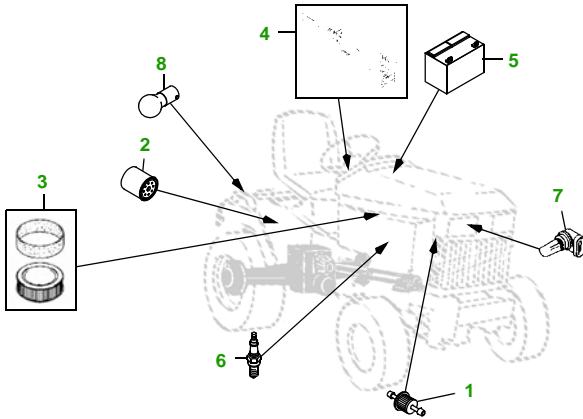

MAINTENANCE REMINDER SHEET

X465 with 62C Deck

Garden Tractor

Tractor S/N

62" Convertible Deck

Deck S/N

Key	Part No.	Description
1	AM116304	FUEL FILTER IN-LINE
2	AM131054	TRANSAXLE OIL FILTER
3	M149119	FOAM AIR FILTER ELEMENT
	M149118	PAPER AIR FILTER ELEMENT
4	AM131841	KEY
	AM132500	IGNITION SWITCH
5	TY25221	BATTERY (DRY)
6	M805853	SPARK PLUG

Key	Part No.	Description
7	R136239	HALOGEN HEADLIGHT BULB
8	M148478	TAIL LIGHT BULB
9	M143504	BLADE - STD
	M145719	BLADE - MULCHING
10	M142997	BELT
11	AM125172	KIT - GAGE WHEEL
12	M113955	FRONT ROLLER