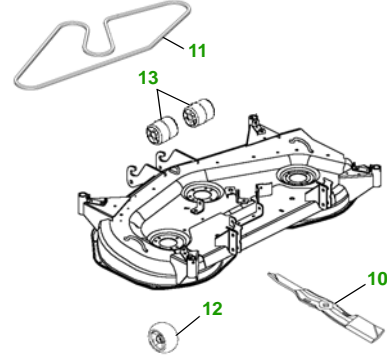

MAINTENANCE REMINDER SHEET

X485 with 48C Deck

Garden Tractor

Tractor S/N

48" Convertible Deck

Deck S/N

Key	Part No.	Description
1	AM107423.....	OIL FILTER
2	M146377	FUEL FILTER - S/N —400000
	AM118131	FUEL FILTER - S/N 400001—
3	AM131054.....	TRANSAXLE OIL FILTER
4	M148207	FOAM AIR FILTER ELEMENT
	M152049	PAPER AIR FILTER ELEMENT
5	AM131841.....	KEY
	AM132500.....	IGNITION SWITCH
6	TY25221	BATTERY (DRY)

Key	Part No.	Description
7	M138938.....	SPARK PLUG
8	R136239	HALOGEN HEADLIGHT BULB
9	M148478.....	TAIL LIGHT BULB
10	M145476.....	BLADE - STD
	M127673.....	BLADE - MULCHING
11	M143888.....	BELT
12	AM125172	KIT - GAGE WHEEL
13	M113955	FRONT ROLLER