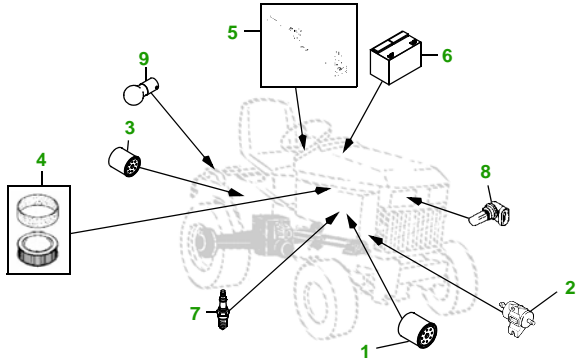

MAINTENANCE REMINDER SHEET

X485 with 48C Deck

Garden Tractor

Tractor S/N

48" Convertible Deck

Deck S/N

Key	Part No.	Description
1	AM107423.....	OIL FILTER
2	M146377	FUEL FILTER - S/N —400000
	AM118131	FUEL FILTER - S/N 400001—
3	AM131054.....	TRANSAXLE OIL FILTER
4	M148207	FOAM AIR FILTER ELEMENT
	M152049	PAPER AIR FILTER ELEMENT
5	AM131841.....	KEY
	AM132500.....	IGNITION SWITCH
6	TY25221	BATTERY (DRY)

Key	Part No.	Description
7	M138938.....	SPARK PLUG
8	R136239	HALOGEN HEADLIGHT BULB
9	M148478.....	TAIL LIGHT BULB
10	M145476.....	BLADE - STD
	M127673.....	BLADE - MULCHING
11	M143888.....	BELT
12	AM125172	KIT - GAGE WHEEL
13	M113955	FRONT ROLLER