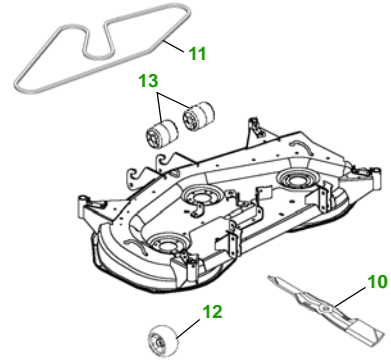

54" Convertible Deck

Deck S/N

Key	Part No.	Description
1	AM107423.....	OIL FILTER
2	M146377	FUEL FILTER - S/N —400000
	AM118131	FUEL FILTER - S/N 400001—
3	AM131054.....	TRANSAXLE OIL FILTER
4	M148207	FOAM AIR FILTER ELEMENT
	M152049	PAPER AIR FILTER ELEMENT
5	AM131841.....	KEY
	AM132500.....	IGNITION SWITCH
6	TY25221	BATTERY (DRY)

Key	Part No.	Description
7	M138938.....	SPARK PLUG
8	R136239	HALOGEN HEADLIGHT BULB
9	M148478.....	TAIL LIGHT BULB
10	M143520.....	BLADE - STD
	M145516.....	BLADE - MULCHING
11	M141627.....	BELT
12	AM125172	KIT - GAGE WHEEL
13	M113955	FRONT ROLLER

Service Recommendations

"As Needed" Parts

Qty	Part No	Item	Qty or Capacity	Change Interval in Hours
2	AM107423	Oil Filter	1	50/250
1	TY22076	2 1/2 Gal. Engine Oil Turf Gard® 10W30	1.9 qt	50/250
2	AM131054	Trans Filter	1	50/250
4	TY22000	1 Gal Low Vis Hygard	2WS 7.0 qt	50/250
3			AWS 6.0 qt	
1	M148207	Foam Air Filter Element	1	250
1	M152049	Paper Air Filter Element	1	250
2	TY25081	1 Gal Cool Gard Pre-diluted Coolant	4.2 qt	250
2	TY6341	JD Multi Purpose SD Polyurea Grease		As Needed

Qty	Part No	Item
1	M146377 or AM118131	Fuel Filter - S/N —400000 Fuel Filter - S/N 400001—
2	M138938	Spark Plug
3	M143520	Blade - Standard
3	M145516	Blade - Mulching
1	M141627	Belt
1	AM131841	Key
1	AM122880	Fuel Cap
1	TY15272	Mower Deck Leveling Gauge
1	TY15410	Grease Gun

Mulch Kit BM20827

Dealer Name
Contact Name
Dealer Phone No

Home Maintenance Kit

Unit	Kit Number
X485	LG244