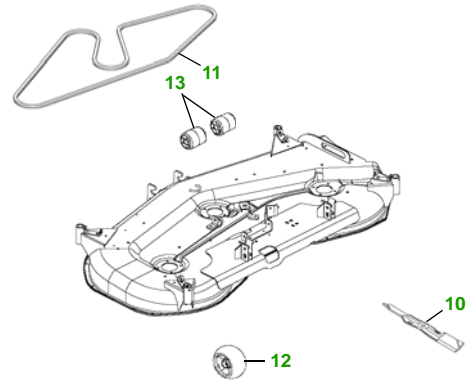

MAINTENANCE REMINDER SHEET

X485 with 62C Deck

Garden Tractor

Tractor S/N

62" Convertible Deck

Deck S/N

Key	Part No.	Description
1	AM107423.....	OIL FILTER
2	M146377	FUEL FILTER - S/N —400000
	AM118131	FUEL FILTER - S/N 400001—
3	AM131054.....	TRANSAXLE OIL FILTER
4	M148207	FOAM AIR FILTER ELEMENT
	M152049	PAPER AIR FILTER ELEMENT
5	AM131841.....	KEY
	AM132500.....	IGNITION SWITCH

Key	Part No.	Description
6	TY25221	BATTERY (DRY)
7	M138938.....	SPARK PLUG
8	R136239	HALOGEN HEADLIGHT BULB
9	M148478.....	TAIL LIGHT BULB
10	M143504.....	BLADE - STD
	M145719.....	BLADE - MULCHING
11	M142997.....	BELT
12	AM125172	KIT - GAGE WHEEL
13	M113955.....	FRONT ROLLER