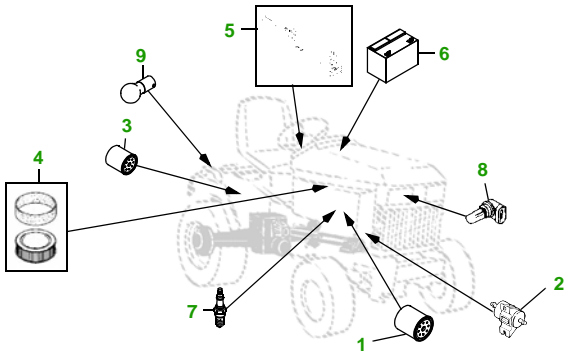

MAINTENANCE REMINDER SHEET

X485 with 62C Deck

Garden Tractor

Tractor S/N

62" Convertible Deck

Deck S/N

Key	Part No.	Description
1	AM107423.....	OIL FILTER
2	M146377	FUEL FILTER - S/N —400000
	AM118131	FUEL FILTER - S/N 400001—
3	AM131054.....	TRANSAXLE OIL FILTER
4	M148207	FOAM AIR FILTER ELEMENT
	M152049	PAPER AIR FILTER ELEMENT
5	AM131841.....	KEY
	AM132500.....	IGNITION SWITCH

Key	Part No.	Description
6	TY25221	BATTERY (DRY)
7	M138938.....	SPARK PLUG
8	R136239	HALOGEN HEADLIGHT BULB
9	M148478.....	TAIL LIGHT BULB
10	M143504.....	BLADE - STD
	M145719.....	BLADE - MULCHING
11	M142997.....	BELT
12	AM125172	KIT - GAGE WHEEL
13	M113955.....	FRONT ROLLER