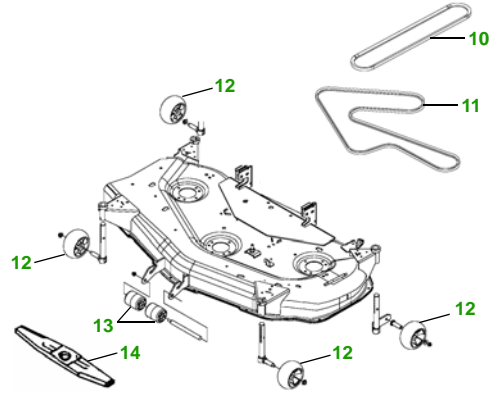

## X520 with 54" X Deck

### 54" X Deck

Deck S/N

Key	Part No.	Description
1	AM107423	OIL FILTER
2	AM116304	FUEL FILTER - IN-LINE
3	MIU10905	AIR FILTER - FOAM
	MIU10906	AIR FILTER - PAPER
4	AM135345	KEY - PADDED
5	TY25876	BATTERY
6	M151276	BELT - TRACTION DRIVE
7	M805853	SPARK PLUG

Key	Part No.	Description
8	AD2062R	HEADLIGHT BULB
9	AM122880	FUEL CAP
10	M154897	BELT - PRIMARY
11	M154960	BELT - SECONDARY
12	M111489	GAGE WHEEL
13	M113955	FRONT ROLLER
14	M143520	BLADE - STANDARD
	M145516	BLADE - MULCHING