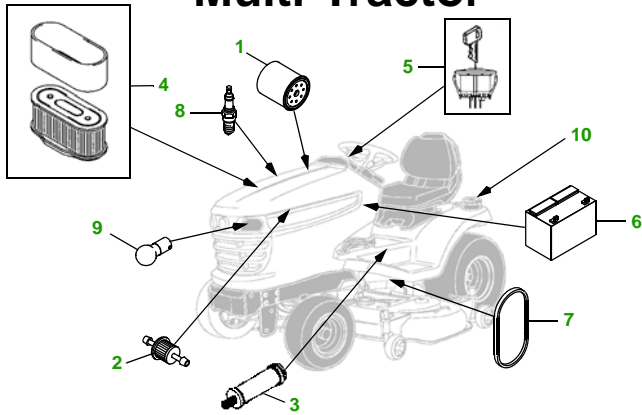

MAINTENANCE REMINDER SHEET

X534 with 54" X Deck

Multi-Tractor

Tractor S/N

54" X Deck

Deck S/N

Key	Part No.	Description
1	AM107423	OIL FILTER
2	AM116304	FUEL FILTER - IN-LINE
3	AM131102	TRANSMISSION FILTER
4	M140295	AIR FILTER - FOAM
	M150949	AIR FILTER - PAPER
5	AM135345	KEY - PADDED
6	TY25876	BATTERY
7	M151276	BELT - TRACTION DRIVE
8	M805853	SPARK PLUG

Key	Part No.	Description
9	AD2062R	HEADLIGHT BULB
10	AM122880	FUEL CAP
11	M154897	BELT - PRIMARY
12	M154960	BELT - SECONDARY
13	M111489	GAGE WHEEL
14	M113955	FRONT ROLLER
15	M143520	BLADE - STANDARD
	M145516	BLADE - MULCHING