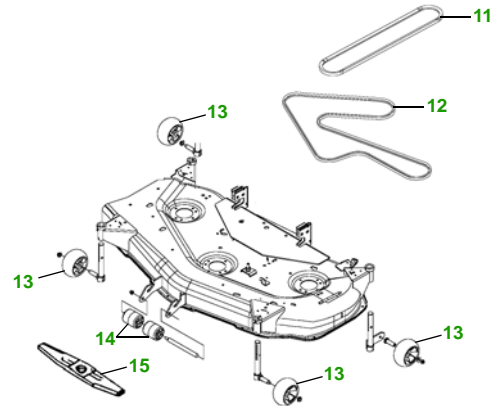

MAINTENANCE REMINDER SHEET

X534 with 54" X Deck

Multi-Tractor

Tractor S/N

54" X Deck

Deck S/N

Key	Part No.	Description
1	AM107423	OIL FILTER
2	AM116304	FUEL FILTER - IN-LINE
3	AM131102	TRANSMISSION FILTER
4	M140295	AIR FILTER - FOAM
	M150949	AIR FILTER - PAPER
5	AM135345	KEY - PADDED
6	TY25876	BATTERY
7	M151276	BELT - TRACTION DRIVE
8	M805853	SPARK PLUG

Key	Part No.	Description
9	AD2062R	HEADLIGHT BULB
10	AM122880	FUEL CAP
11	M154897	BELT - PRIMARY
12	M154960	BELT - SECONDARY
13	M111489	GAGE WHEEL
14	M113955	FRONT ROLLER
15	M143520	BLADE - STANDARD
	M145516	BLADE - MULCHING

Qty	Part No	Item
3	M143520	Blade - 54" Standard
3	M145516	Blade - 54" Mulching
1	M154897	Belt - Primary
1	M154960	Belt - Secondary
1	M151276	Belt - Traction Drive
1	AM135345	Key
1	AM122880	Fuel Cap
1	TY15272	Mower Deck Leveling Gauge
1	TY15410	Grease Gun