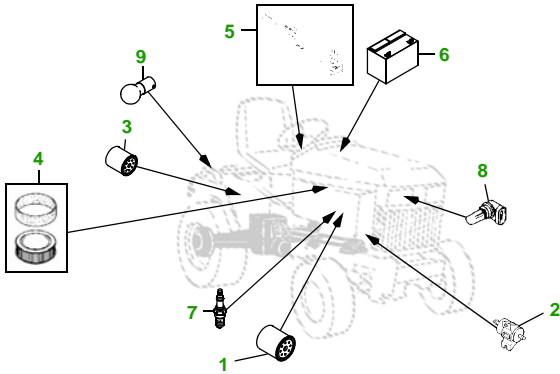

MAINTENANCE REMINDER SHEET

X585 with 62C Deck

Garden Tractor

Tractor S/N