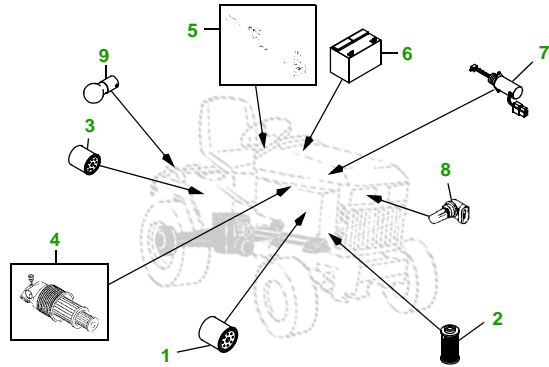

MAINTENANCE REMINDER SHEET

X595 with 48C Deck

Garden Tractor

Tractor S/N

48" Convertible Deck

Deck S/N

Key	Part No.	Description
1	M806418	OIL FILTER
2	CH15553	FUEL FILTER
3	AM131054	TRANSAXLE OIL FILTER
4	M113621	AIR FILTER - PRIMARY
	M123378	AIR FILTER - SECONDARY
5	AM131841	KEY
	AM132500	IGNITION SWITCH
6	TY25876	BATTERY (DRY)
7	M806808	FUEL SHUTOFF SOLENOID

Key	Part No.	Description
8	R136239	HALOGEN HEADLIGHT BULB
9	M148478	TAIL LIGHT BULB
10	M145476	BLADE - STD
	M127673	BLADE - MULCHING
11	M143888	BELT
12	AM125172	KIT - GAGE WHEEL
13	M113955	FRONT ROLLER