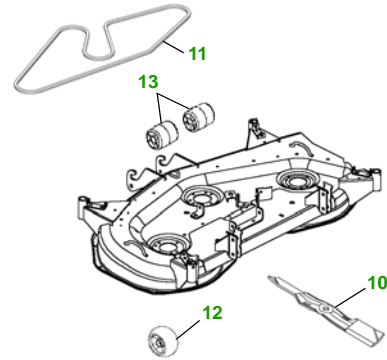

MAINTENANCE REMINDER SHEET

X595 with 48C Deck

Garden Tractor

Tractor S/N

48" Convertible Deck

Deck S/N

Key	Part No.	Description
1	M806418	OIL FILTER
2	CH15553	FUEL FILTER
3	AM131054	TRANSAXLE OIL FILTER
4	M113621	AIR FILTER - PRIMARY
	M123378	AIR FILTER - SECONDARY
5	AM131841	KEY
	AM132500	IGNITION SWITCH
6	TY25876	BATTERY (DRY)
7	M806808	FUEL SHUTOFF SOLENOID

Key	Part No.	Description
8	R136239	HALOGEN HEADLIGHT BULB
9	M148478	TAIL LIGHT BULB
10	M145476	BLADE - STD
	M127673	BLADE - MULCHING
11	M143888	BELT
12	AM125172	KIT - GAGE WHEEL
13	M113955	FRONT ROLLER