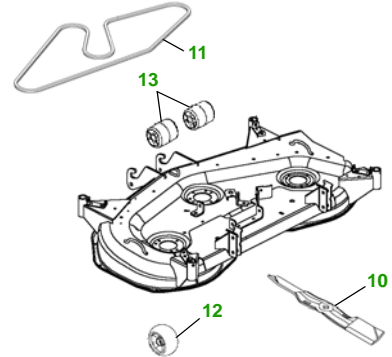

MAINTENANCE REMINDER SHEET

X595 with 54C Deck

Garden Tractor

Tractor S/N

54" Convertible Deck

Deck S/N

Key	Part No.	Description
1	M806418	OIL FILTER
2	CH15553	FUEL FILTER
3	AM131054	TRANSAXLE OIL FILTER
4	M113621	AIR FILTER - PRIMARY
	M123378	AIR FILTER - SECONDARY
5	AM131841	KEY
	AM132500	IGNITION SWITCH
6	TY25876	BATTERY (DRY)
7	M806808	FUEL SHUTOFF SOLENOID

Key	Part No.	Description
8	R136239	HALOGEN HEADLIGHT BULB
9	M148478	TAIL LIGHT BULB
10	M143520	BLADE - STD
	M145516	BLADE - MULCHING
11	M141627	BELT
12	AM125172	KIT - GAGE WHEEL
13	M113955	FRONT ROLLER