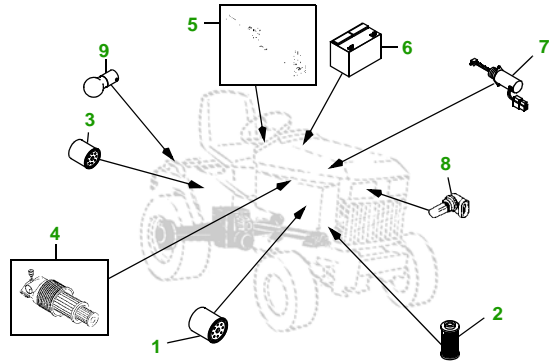

MAINTENANCE REMINDER SHEET

X595 with 54C Deck

Garden Tractor

Tractor S/N

54" Convertible Deck

Deck S/N

Key	Part No.	Description
1	M806418	OIL FILTER
2	CH15553	FUEL FILTER
3	AM131054	TRANSAXLE OIL FILTER
4	M113621	AIR FILTER - PRIMARY
	M123378	AIR FILTER - SECONDARY
5	AM131841	KEY
	AM132500	IGNITION SWITCH
6	TY25876	BATTERY (DRY)
7	M806808	FUEL SHUTOFF SOLENOID

Key	Part No.	Description
8	R136239	HALOGEN HEADLIGHT BULB
9	M148478	TAIL LIGHT BULB
10	M143520	BLADE - STD
	M145516	BLADE - MULCHING
11	M141627	BELT
12	AM125172	KIT - GAGE WHEEL
13	M113955	FRONT ROLLER