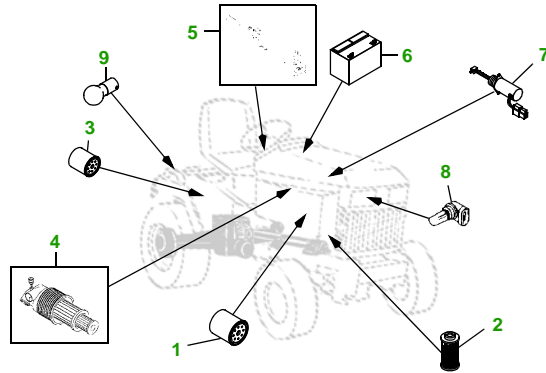

MAINTENANCE REMINDER SHEET

X595 with 62C Deck

Garden Tractor

Tractor S/N

62" Convertible Deck

Deck S/N

Key	Part No.	Description
1	M806418	OIL FILTER
2	CH15553	FUEL FILTER
3	AM131054	TRANSAXLE OIL FILTER
4	M113621	AIR FILTER - PRIMARY
	M123378	AIR FILTER - SECONDARY
5	AM131841	KEY
	AM132500	IGNITION SWITCH
6	TY25876	BATTERY (DRY)

Key	Part No.	Description
7	M806808	FUEL SHUTOFF SOLENOID
8	R136239	HALOGEN HEADLIGHT BULB
9	M148478	TAIL LIGHT BULB
10	M143504	BLADE - STD
	M145719	BLADE - MULCHING
11	M142997	BELT
12	AM125172	KIT - GAGE WHEEL
13	M113955	FRONT ROLLER