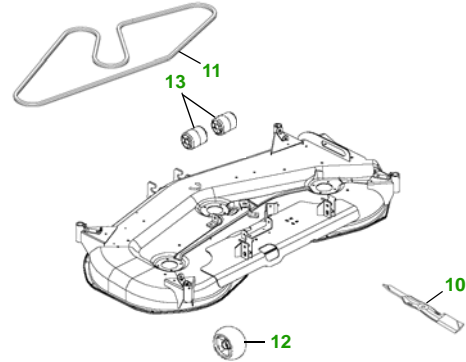

MAINTENANCE REMINDER SHEET

X595 with 62C Deck

Garden Tractor

Tractor S/N

62" Convertible Deck

Deck S/N

Key	Part No.	Description
1	M806418	OIL FILTER
2	CH15553	FUEL FILTER
3	AM131054	TRANSAXLE OIL FILTER
4	M113621	AIR FILTER - PRIMARY
	M123378	AIR FILTER - SECONDARY
5	AM131841	KEY
	AM132500	IGNITION SWITCH
6	TY25876	BATTERY (DRY)

Key	Part No.	Description
7	M806808	FUEL SHUTOFF SOLENOID
8	R136239	HALOGEN HEADLIGHT BULB
9	M148478	TAIL LIGHT BULB
10	M143504	BLADE - STD
	M145719	BLADE - MULCHING
11	M142997	BELT
12	AM125172	KIT - GAGE WHEEL
13	M113955	FRONT ROLLER