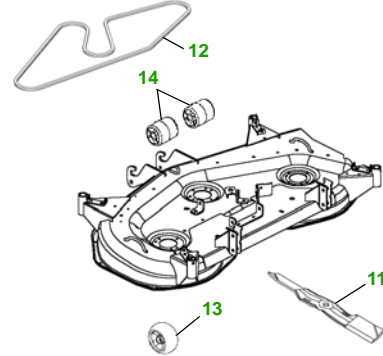

MAINTENANCE REMINDER SHEET

X720 with 48C Deck

Ultimate Tractor

Tractor S/N

48" Convertible Deck

Deck S/N

Key	Part No.	Description	Key	Part No.	Description
1	AM107423	OIL FILTER	9	M147344	FAN BELT
2	AM117584	FUEL FILTER - IN-LINE		M153381	FAN BELT (OPTION)
3	M148207	AIR FILTER - FOAM	10	AM122880	FUEL CAP
	M152049	AIR FILTER - PAPER	11	M145476	BLADE - STD
4	AM131054	TRANSMISSION FILTER		M127673	BLADE - MULCHING
5	AM131841	KEY - PADDED	12	M143888	BELT
6	TY25221	BATTERY	13	AM125172	KIT - GAGE WHEEL
7	M138938	SPARK PLUG	14	M113955	FRONT ROLLER
8	AM118013	HEADLIGHT BULB			

Qty	Part No	Item
3	M145476	Blade - 48" Standard
3	M127673	Blade - 48" Mulching
1	M147344	Fan Belt
1	M153381	Fan Belt (Option)
1	M143888	Belt - Mower Drive (Secondary 48")
1	AM131841	Key - Padded
1	AM122880	Fuel Cap
1	TY15272	Mower Deck Leveling Gauge
1	TY15410	Grease Gun