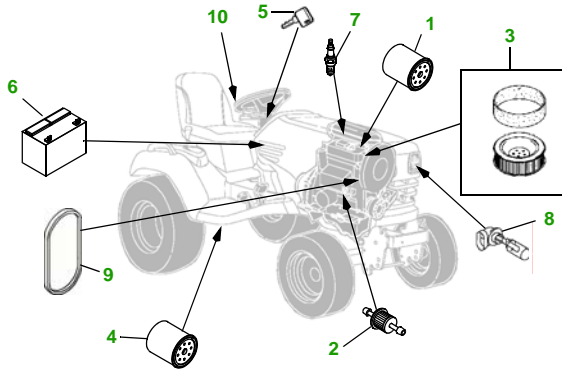

MAINTENANCE REMINDER SHEET

X720 with 48C Deck

Ultimate Tractor

Tractor S/N

48" Convertible Deck

Deck S/N

Key	Part No.	Description	Key	Part No.	Description
1	AM107423	OIL FILTER	9	M147344	FAN BELT
2	AM117584	FUEL FILTER - IN-LINE		M153381	FAN BELT (OPTION)
3	M148207	AIR FILTER - FOAM	10	AM122880	FUEL CAP
	M152049	AIR FILTER - PAPER	11	M145476	BLADE - STD
4	AM131054	TRANSMISSION FILTER		M127673	BLADE - MULCHING
5	AM131841	KEY - PADDED	12	M143888	BELT
6	TY25221	BATTERY	13	AM125172	KIT - GAGE WHEEL
7	M138938	SPARK PLUG	14	M113955	FRONT ROLLER
8	AM118013	HEADLIGHT BULB			