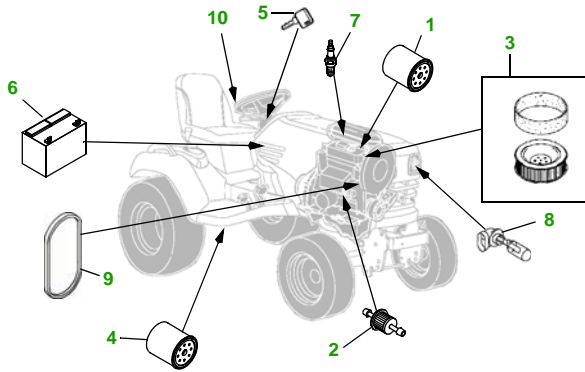

MAINTENANCE REMINDER SHEET

X720 with 54C Deck

Ultimate Tractor

Tractor S/N