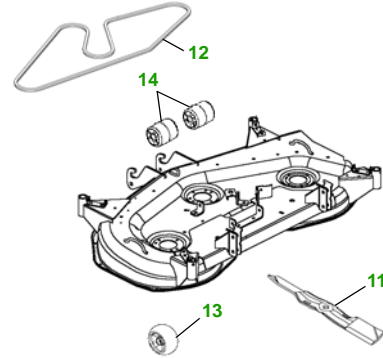

54" Convertible Deck

Deck S/N

Key	Part No.	Description
1	AM107423	OIL FILTER
2	AM117584	FUEL FILTER - IN-LINE
3	M148207	AIR FILTER - FOAM
	M152049	AIR FILTER - PAPER
4	AM131054	TRANSMISSION FILTER
5	AM131841	KEY - PADDED
6	TY25221	BATTERY
7	M138938	SPARK PLUG
8	AM118013	HEADLIGHT BULB

Key	Part No.	Description
9	M147344	FAN BELT
	M153381	FAN BELT (OPTION)
10	AM122880	FUEL CAP
11	M143520	BLADE - STD
	M145516	BLADE - MULCHING
12	M141627	BELT
13	AM125172	KIT - GAGE WHEEL
14	M113955	FRONT ROLLER

Service Recommendations

"As Needed" Parts

Qty	Part No	Item	Qty or Capacity	Change Interval in Hours
2	AM107423	Oil Filter	1	8/100/200
2	TY22008	1 Gal. JD Plus 50 15W40 Engine Oil	1.9 qt	8/100/200
1	AM131054	Transmission Filter	1	200
2	TY22000	1 Gal Low Vis Hygard	6 qt (AWS) 7 qt (2WS)	200
1	M148207	Air Filter - Foam	1	200
1	M152049	Air Filter - Paper	1	200
2	AM117584	Fuel Filter	1	50/200
2	M138938	Spark Plug	2	200
2	TY6341	JD Multi Purpose SD Polyurea Grease		As Needed

Qty	Part No	Item
3	M143520	Blade - 54" Standard
3	M145516	Blade - 54" Mulching
1	M147344	Fan Belt
1	M153381	Fan Belt (Option)
1	M141627	Belt - Mower Drive (Secondary 54")
1	AM131841	Key - Padded
1	AM122880	Fuel Cap
1	TY15272	Mower Deck Leveling Gauge
1	TY15410	Grease Gun

Dealer Name
Contact Name
Dealer Phone No

Home Maintenance Kit

Unit	Kit Number
X720	LG244