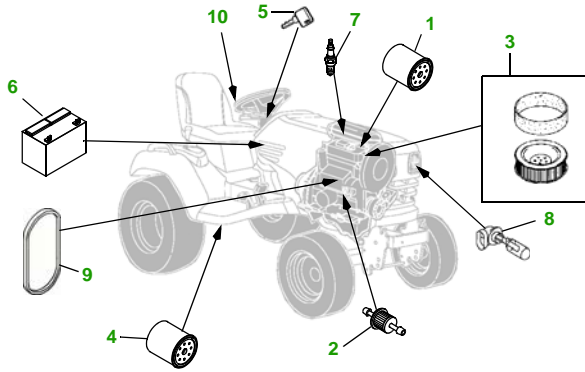

MAINTENANCE REMINDER SHEET

X720 with 62C Deck

Ultimate Tractor

Tractor S/N