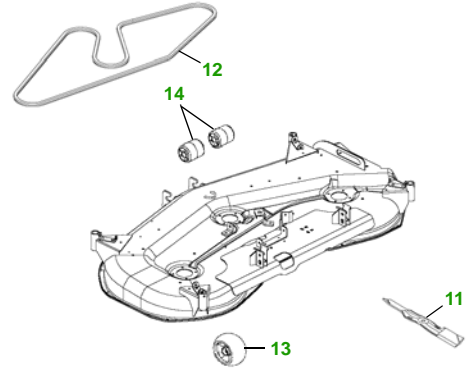

62" Convertible Deck

Deck S/N

Key	Part No.	Description
1	AM107423	OIL FILTER
2	AM117584	FUEL FILTER - IN-LINE
3	M148207	AIR FILTER - FOAM
	M152049	AIR FILTER - PAPER
4	AM131054	TRANSMISSION FILTER
5	AM131841	KEY - PADDED
6	TY25221	BATTERY
7	M138938	SPARK PLUG
8	AM118013	HEADLIGHT BULB

Key	Part No.	Description
9	M147344	FAN BELT
	M153381	FAN BELT (OPTION)
10	AM122880	FUEL CAP
11	M143504	BLADE - STD
	M145719	BLADE - MULCHING
	M152727	BLADE - HIGH LIFT
12	M142997	BELT
13	AM125172	KIT - GAGE WHEEL
14	M113955	FRONT ROLLER

Service Recommendations

"As Needed" Parts

Qty	Part No	Item	Qty or Capacity	Change Interval in Hours
3	AM107423	Oil Filter	1	8/100/200
2	TY22008	1 Gal JD Plus 50 15W40 Engine Oil	1.9 qt	8/100/200
1	AM131054	Transmission Filter	1	200
2	TY22000	1 Gal Low Vis Hygard	6 qt (AWS) 7 qt (2WS)	200
1	M148207	Air Filter - Foam	1	200
1	M152049	Air Filter - Paper	1	200
2	AM117584	Fuel Filter	1	50/200
2	M138938	Spark Plug	2	200
2	TY6341	JD Multi Purpose SD Polyurea Grease		As Needed

Qty	Part No	Item
3	M143504	Blade - 62" Standard
3	M145719	Blade - 62" Mulching
3	M152727	Blade - 62" High Lift
1	M147344	Fan Belt
1	M153381	Fan Belt (Option)
1	M142997	Belt - Mower Drive (Secondary 62")
1	AM131841	Key - Padded
1	AM122880	Fuel Cap
1	TY15272	Mower Deck Leveling Gauge
1	TY15410	Grease Gun

Dealer Name
Contact Name
Dealer Phone No

Home Maintenance Kit

Unit	Kit Number
X720	LG244