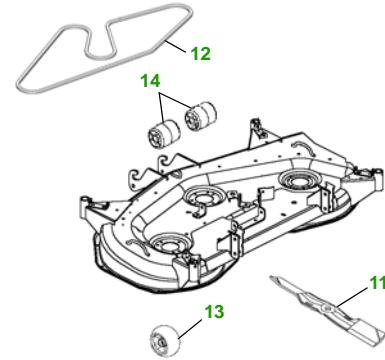

MAINTENANCE REMINDER SHEET

X724 with 54C Deck

UltimateTractor

Tractor S/N

54" Convertible Deck

Deck S/N

Key	Part No.	Description
1	AM107423	OIL FILTER
2	AM117584	FUEL FILTER - IN-LINE
3	M148207	AIR FILTER - FOAM
	M152049	AIR FILTER - PAPER
4	AM131054	TRANSMISSION FILTER
5	AM131841	KEY - PADDED
6	TY25221	BATTERY
7	M138938	SPARK PLUG
8	AM118013	HEADLIGHT BULB

Key	Part No.	Description
9	M147344	FAN BELT
	M153381	FAN BELT (OPTION)
10	AM122880	FUEL CAP
11	M143520	BLADE - STD
	M145516	BLADE - MULCHING
12	M141627	BELT
13	AM125172	KIT - GAGE WHEEL
14	M113955	FRONT ROLLER

Qty	Part No	Item
3	M143520	Blade - 54" Standard
3	M145516	Blade - 54" Mulching
1	M147344	Fan Belt
1	M153381	Fan Belt (Option)
1	M141627	Belt - Mower Drive (Secondary 54")
1	AM131841	Key - Padded
1	AM122880	Fuel Cap
1	TY15272	Mower Deck Leveling Gauge
1	TY15410	Grease Gun