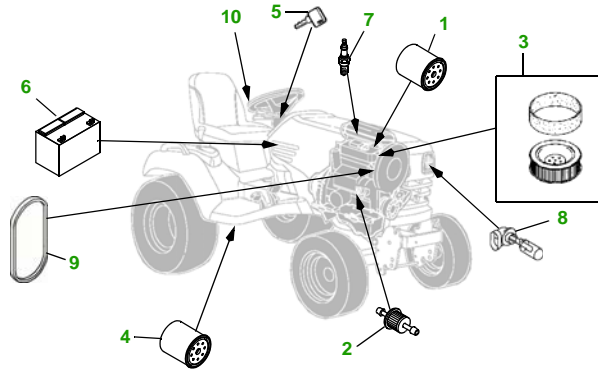

MAINTENANCE REMINDER SHEET

X724 with 54C Deck

UltimateTractor

Tractor S/N

54" Convertible Deck

Deck S/N

Key	Part No.	Description
1	AM107423	OIL FILTER
2	AM117584	FUEL FILTER - IN-LINE
3	M148207	AIR FILTER - FOAM
	M152049	AIR FILTER - PAPER
4	AM131054	TRANSMISSION FILTER
5	AM131841	KEY - PADDED
6	TY25221	BATTERY
7	M138938	SPARK PLUG
8	AM118013	HEADLIGHT BULB

Key	Part No.	Description
9	M147344	FAN BELT
	M153381	FAN BELT (OPTION)
10	AM122880	FUEL CAP
11	M143520	BLADE - STD
	M145516	BLADE - MULCHING
12	M141627	BELT
13	AM125172	KIT - GAGE WHEEL
14	M113955	FRONT ROLLER