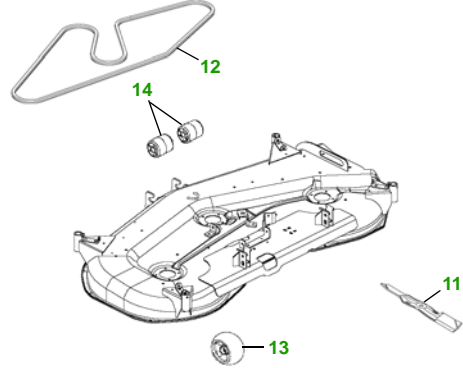

MAINTENANCE REMINDER SHEET

X724 with 62C Deck

Ultimate Tractor

Tractor S/N

62" Convertible Deck

Deck S/N

Key	Part No.	Description
1	AM107423	OIL FILTER
2	AM117584	FUEL FILTER - IN-LINE
3	M148207	AIR FILTER - FOAM
	M152049	AIR FILTER - PAPER
4	AM131054	TRANSMISSION FILTER
5	AM131841	KEY - PADDED
6	TY25221	BATTERY
7	M138938	SPARK PLUG
8	AM118013	HEADLIGHT BULB

Key	Part No.	Description
9	M147344	FAN BELT
	M153381	FAN BELT (OPTION)
10	AM122880	FUEL CAP
11	M143504	BLADE - STD
	M145719	BLADE - MULCHING
	M152727	BLADE - HI LIFT
12	M142997	BELT
13	AM125172	KIT - GAGE WHEEL
14	M113955	FRONT ROLLER