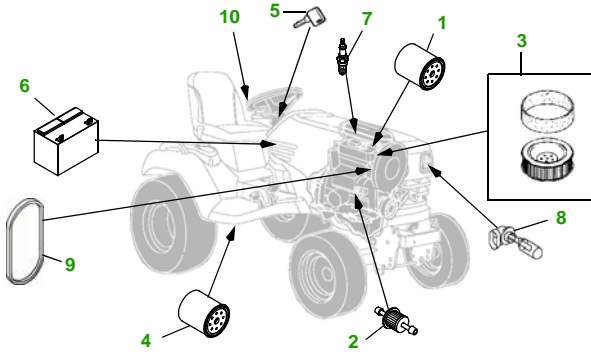

MAINTENANCE REMINDER SHEET

X724 with 62C Deck

Ultimate Tractor

Tractor S/N

62" Convertible Deck

Deck S/N

Key	Part No.	Description
1	AM107423	OIL FILTER
2	AM117584	FUEL FILTER - IN-LINE
3	M148207	AIR FILTER - FOAM
	M152049	AIR FILTER - PAPER
4	AM131054	TRANSMISSION FILTER
5	AM131841	KEY - PADDED
6	TY25221	BATTERY
7	M138938	SPARK PLUG
8	AM118013	HEADLIGHT BULB

Key	Part No.	Description
9	M147344	FAN BELT
	M153381	FAN BELT (OPTION)
10	AM122880	FUEL CAP
11	M143504	BLADE - STD
	M145719	BLADE - MULCHING
	M152727	BLADE - HI LIFT
12	M142997	BELT
13	AM125172	KIT - GAGE WHEEL
14	M113955	FRONT ROLLER