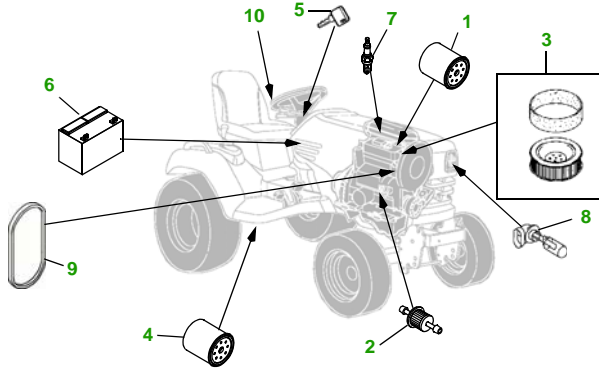

MAINTENANCE REMINDER SHEET

X728 with 54C Deck

Ultimate Tractor

Tractor S/N

54" Convertible Deck

Deck S/N

Key	Part No.	Description
1	AM107423	OIL FILTER
2	AM117584	FUEL FILTER - IN-LINE
3	M148207	AIR FILTER - FOAM
	M152049	AIR FILTER - PAPER
4	AM131054	TRANSMISSION FILTER
5	AM131841	KEY - PADDED
6	TY25221	BATTERY
7	M138938	SPARK PLUG
8	AM118013	HEADLIGHT BULB

Key	Part No.	Description
9	M147344	FAN BELT
	M153381	FAN BELT (OPTION)
10	AM122880	FUEL CAP
11	M143520	BLADE - STD
	M145516	BLADE - MULCHING
	M152727	BLADE - HI LIFT
12	M141627	BELT
13	AM125172	KIT - GAGE WHEEL
14	M113955	FRONT ROLLER