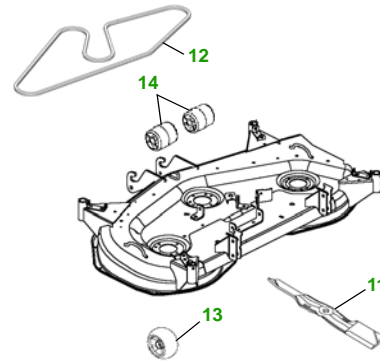

MAINTENANCE REMINDER SHEET

X728 with 54C Deck

Ultimate Tractor

Tractor S/N

54" Convertible Deck

Deck S/N

Key	Part No.	Description
1	AM107423	OIL FILTER
2	AM117584	FUEL FILTER - IN-LINE
3	M148207	AIR FILTER - FOAM
	M152049	AIR FILTER - PAPER
4	AM131054	TRANSMISSION FILTER
5	AM131841	KEY - PADDED
6	TY25221	BATTERY
7	M138938	SPARK PLUG
8	AM118013	HEADLIGHT BULB

Key	Part No.	Description
9	M147344	FAN BELT
	M153381	FAN BELT (OPTION)
10	AM122880	FUEL CAP
11	M143520	BLADE - STD
	M145516	BLADE - MULCHING
	M152727	BLADE - HI LIFT
12	M141627	BELT
13	AM125172	KIT - GAGE WHEEL
14	M113955	FRONT ROLLER

Qty	Part No	Item
3	M143520	Blade - 54" Standard
3	M145516	Blade - 54" Mulching
1	M147344	Fan Belt
1	M153381	Fan Belt (Option)
1	M141627	Belt - Mower Drive (Secondary 54")
1	AM131841	Key - Padded
1	AM122880	Fuel Cap
1	TY15272	Mower Deck Leveling Gauge
1	TY15410	Grease Gun