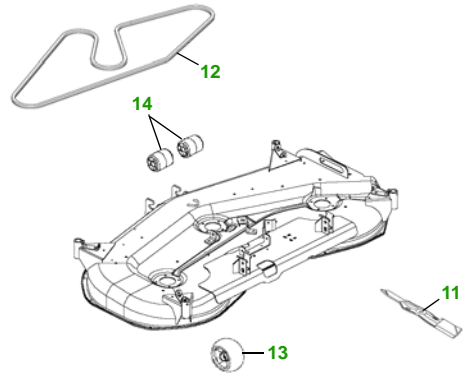

62" Convertible Deck

Deck S/N

Key	Part No.	Description
1	AM107423	OIL FILTER
2	AM117584	FUEL FILTER - IN-LINE
3	M148207	AIR FILTER - FOAM
	M152049	AIR FILTER - PAPER
4	AM131054	TRANSMISSION FILTER
5	AM131841	KEY - PADDED
6	TY25221	BATTERY
7	M138938	SPARK PLUG
8	AM118013	HEADLIGHT BULB

Key	Part No.	Description
9	M147344	FAN BELT
	M153381	FAN BELT (OPTION)
10	AM122880	FUEL CAP
11	M143504	BLADE - STD
	M145719	BLADE - MULCHING
12	M142997	BELT
13	AM125172	KIT - GAGE WHEEL
14	M113955	FRONT ROLLER

Service Recommendations

"As Needed" Parts

Qty	Part No	Item	Qty or Capacity	Change Interval in Hours
2	AM107423	Oil Filter	1	8/100/200
2	TY22008	1 Gal. JD Plus 50 15W40 Engine Oil	1.9 qt	8/100/200
1	AM131054	Transmission Filter	1	200
2	TY22000	1 Gal Low Vis Hygard	6 qt (AWS) 7 qt (2WS)	200
1	M148207	Air Filter - Foam	1	200
1	M152049	Air Filter - Paper	1	200
2	AM117584	Fuel Filter	1	50/200
2	M138938	Spark Plug	2	200
2	TY6341	JD Multi Purpose SD Polyurea Grease		As Needed

Qty	Part No	Item
3	M143504	Blade - 62" Standard
3	M145719	Blade - 62" Mulching
3	M152727	Blade - 62" High Lift
1	M147344	Fan Belt
1	M153381	Fan Belt (Option)
1	M142997	Belt - Mower Drive (Secondary 62")
1	AM131841	Key - Padded
1	AM122880	Fuel Cap
1	TY15272	Mower Deck Leveling Gauge
1	TY15410	Grease Gun

Dealer Name
Contact Name
Dealer Phone No

Home Maintenance Kit

Unit	Kit Number
X728	LG244