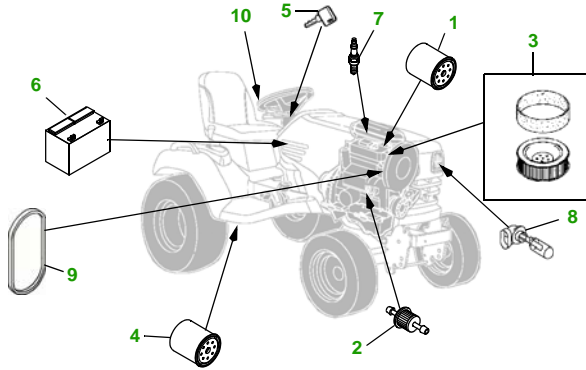

MAINTENANCE REMINDER SHEET

X728 with 62C Deck

Ultimate Tractor

Tractor S/N