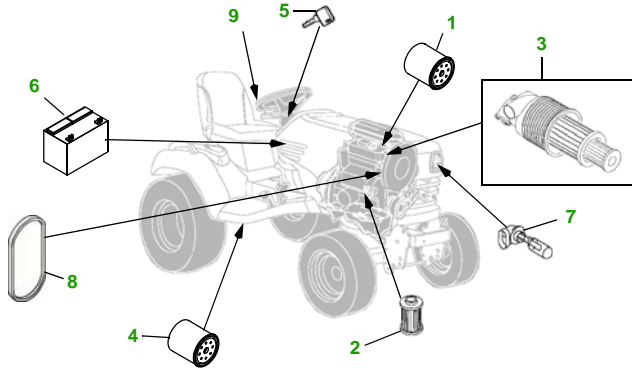

MAINTENANCE REMINDER SHEET

X740 with 48C Deck

Ultimate Tractor

Tractor S/N