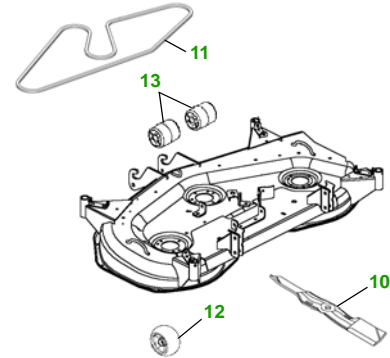

### 48" Convertible Deck

Deck S/N

Key	Part No.	Description
1	M806418	OIL FILTER
2	M801101	FUEL FILTER
3	M113621	AIR FILTER - OUTER
4	M123378	AIR FILTER - INNER
5	AM131054	TRANSMISSION FILTER
6	AM131841	KEY - PADDED
7	TY24467	BATTERY
8	AM118013	HEADLIGHT BULB

Key	Part No.	Description
9	RG60467	FAN BELT - S/N —030000
10	M805441	FAN BELT - S/N 030001—
11	AM123508	FUEL CAP
12	M145476	BLADE - STD
13	M127673	BLADE - MULCHING
14	M143888	BELT
15	AM125172	KIT - GAGE WHEEL
16	M113955	FRONT ROLLER