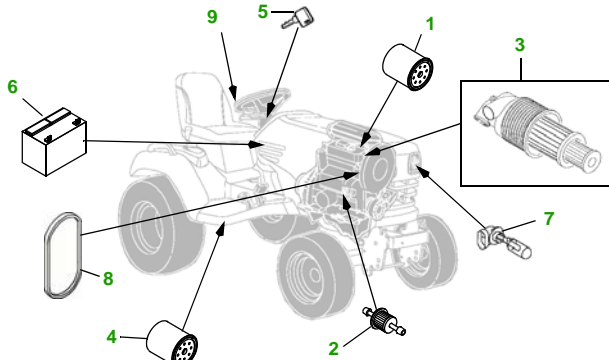

MAINTENANCE REMINDER SHEET

X740 with 54C Deck

Ultimate Tractor

Tractor S/N

54" Convertible Deck

Deck S/N

Key	Part No.	Description
1	M806418	OIL FILTER
2	M801101	FUEL FILTER
3	M113621	AIR FILTER - OUTER
	M123378	AIR FILTER - INNER
4	AM131054	TRANSMISSION FILTER
5	AM131841	KEY - PADDED
6	TY24467	BATTERY
7	R136239	HEADLIGHT BULB

Key	Part No.	Description
8	RG60467	FAN BELT - S/N —030000
	M805441	FAN BELT - S/N 030001—
9	AM123508	FUEL CAP
10	M143520	BLADE - STD
	M145516	BLADE - MULCHING
11	M141627	BELT
12	AM125172	KIT - GAGE WHEEL
13	M113955	FRONT ROLLER