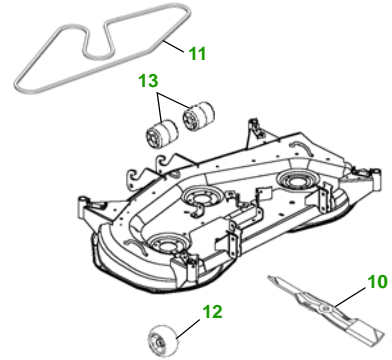

MAINTENANCE REMINDER SHEET

X740 with 54C Deck

Ultimate Tractor

Tractor S/N

54" Convertible Deck

Deck S/N

Key	Part No.	Description
1	M806418	OIL FILTER
2	M801101	FUEL FILTER
3	M113621	AIR FILTER - OUTER
	M123378	AIR FILTER - INNER
4	AM131054	TRANSMISSION FILTER
5	AM131841	KEY - PADDED
6	TY24467	BATTERY
7	R136239	HEADLIGHT BULB

Key	Part No.	Description
8	RG60467	FAN BELT - S/N —030000
	M805441	FAN BELT - S/N 030001—
9	AM123508	FUEL CAP
10	M143520	BLADE - STD
	M145516	BLADE - MULCHING
11	M141627	BELT
12	AM125172	KIT - GAGE WHEEL
13	M113955	FRONT ROLLER

Qty	Part No	Item
1	M113621	Air Filter - Outer
1	M123378	Air Filter - Inner
3	M143520	Blade - 54" Standard
3	M145516	Blade - 54" Mulching
1	RG60467	Belt Fan - S/N —030000
1	M805441	Belt Fan - S/N 030001—
1	M141627	Belt - Mower Drive (Secondary 54")
1	AM131841	Key - Padded
1	AM123508	Fuel Cap
1	TY15272	Mower Deck Leveling Gauge
1	TY15410	Grease Gun