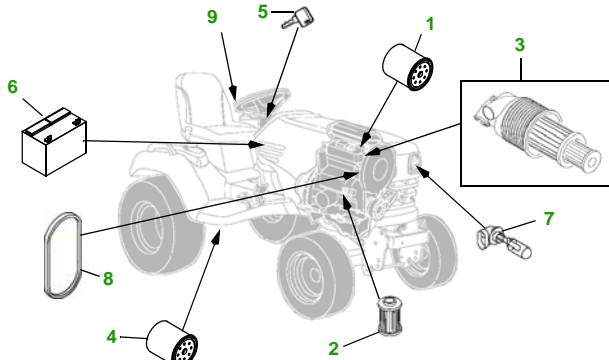

MAINTENANCE REMINDER SHEET

X740 with 62C Deck

Ultimate Tractor

Tractor S/N