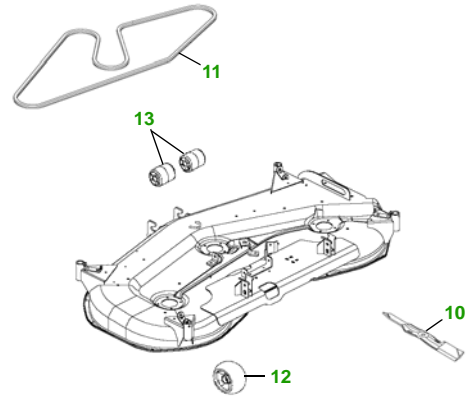

62" Convertible Deck

Deck S/N

Key	Part No.	Description
1	M806418	OIL FILTER
2	M801101	FUEL FILTER
3	M113621	AIR FILTER - OUTER
	M123378	AIR FILTER - INNER
4	AM131054	TRANSMISSION FILTER
5	AM131841	KEY - PADDED
6	TY24467	BATTERY
7	R136239	HEADLIGHT BULB

Key	Part No.	Description
8	RG60467	FAN BELT - S/N —030000
	M805441	FAN BELT - S/N 030001—
9	AM123508	FUEL CAP
10	M143504	BLADE - STD
	M145719	BLADE - MULCHING
	M152727	BLADE - HI LIFT
11	M142997	BELT
12	AM125172	KIT - GAGE WHEEL
13	M113955	FRONT ROLLER

Service Recommendations

"As Needed" Parts

Qty	Part No	Item	Qty or Capacity	Change Interval in Hours
2	M806418	Oil Filter	1	50/200
2	TY22008	1 Gal. JD Plus 50 15W40 Engine Oil	2.25 qt	50/200
1	AM131054	Transmission Filter	1	200
2	TY22000	1 Gal Low Vis Hygard	7 qt (2WS)	200
2	M801101	Fuel Filter	1	50/200
2	TY6341	JD Multi Purpose SD Polyurea Grease		As Needed

Qty	Part No	Item
1	M113621	Air Filter - Outer
1	M123378	Air Filter - Inner
3	M143504	Blade - 62" Standard
3	M145719	Blade - 62" Mulching
3	M152727	Blade - 62" High Lift
1	M142977	Belt - Mower Drive (Secondary 62")
1	AM131841	Key - Padded
1	AM123508	Fuel Cap
1	TY15272	Mower Deck Leveling Gauge
1	TY15410	Grease Gun

Dealer Name
Contact Name
Dealer Phone No

Home Maintenance Kit

Unit	Kit Number
X740	LG260