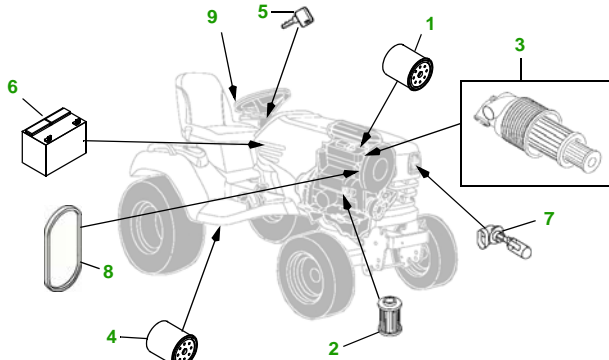

MAINTENANCE REMINDER SHEET

X744 with 48C Deck

Ultimate Tractor

Tractor S/N

48" Convertible Deck

Deck S/N

Key	Part No.	Description	Key	Part No.	Description
1	M806418	OIL FILTER	8	RG60467	FAN BELT - S/N —030000
2	M801101	FUEL FILTER		M805441	FAN BELT - S/N 030001—
3	M113621	AIR FILTER - OUTER	9	AM123508	FUEL CAP
	M123378	AIR FILTER - INNER	10	M145476	BLADE - STD
4	AM131054	TRANSMISSION FILTER		M127673	BLADE - MULCHING
5	AM131841	KEY - PADDED	11	M143888	BELT
6	TY24467	BATTERY	12	AM125172	KIT - GAGE WHEEL
7	R136239	HEADLIGHT BULB	13	M113955	FRONT ROLLER