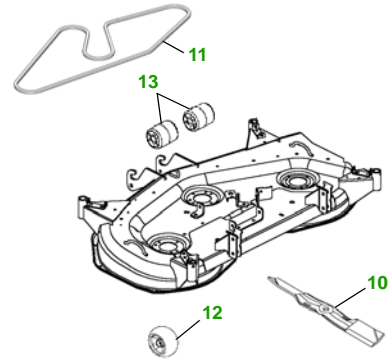

MAINTENANCE REMINDER SHEET

X744 with 48C Deck

Ultimate Tractor

Tractor S/N

48" Convertible Deck

Deck S/N

Key	Part No.	Description	Key	Part No.	Description
1	M806418	OIL FILTER	8	RG60467	FAN BELT - S/N —030000
2	M801101	FUEL FILTER		M805441	FAN BELT - S/N 030001—
3	M113621	AIR FILTER - OUTER	9	AM123508	FUEL CAP
	M123378	AIR FILTER - INNER	10	M145476	BLADE - STD
4	AM131054	TRANSMISSION FILTER		M127673	BLADE - MULCHING
5	AM131841	KEY - PADDED	11	M143888	BELT
6	TY24467	BATTERY	12	AM125172	KIT - GAGE WHEEL
7	R136239	HEADLIGHT BULB	13	M113955	FRONT ROLLER

Qty	Part No	Item
1	M113621	Air Filter - Outer
1	M123378	Air Filter - Inner
3	M145476	Blade - 48" Standard
3	M127673	Blade - 48" Mulching
1	RG60467	Belt Fan - S/N —030000
1	M805441	Belt Fan - S/N 030001—
1	M143888	Belt - Mower Drive (Secondary 48")
1	AM131841	Key - Padded
1	AM123508	Fuel Cap
1	TY15272	Mower Deck Leveling Gauge
1	TY15410	Grease Gun