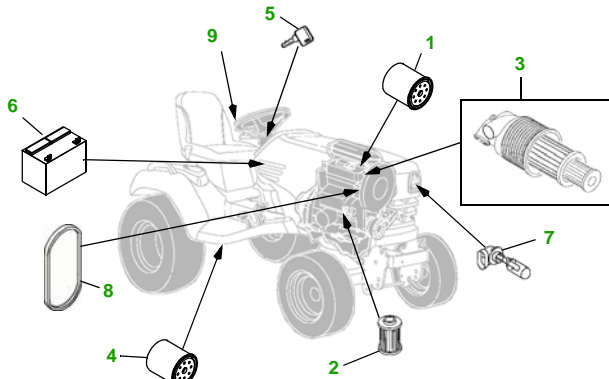

MAINTENANCE REMINDER SHEET

X744 with 54C Deck

Ultimate Tractor

Tractor S/N

54" Convertible Deck

Deck S/N

Key	Part No.	Description
1	M806418	OIL FILTER
2	M801101	FUEL FILTER
3	M113621	AIR FILTER - OUTER
	M123378	AIR FILTER - INNER
4	AM131054	TRANSMISSION FILTER
5	AM131841	KEY - PADDED
6	TY24467	BATTERY
7	R136239	HEADLIGHT BULB

Key	Part No.	Description
8	RG60467	FAN BELT - S/N —030000
	M805441	FAN BELT - S/N 030001—
9	AM123508	FUEL CAP
10	M143520	BLADE - STD
	M145516	BLADE - MULCHING
11	M141627	BELT
12	AM125172	KIT - GAGE WHEEL
13	M113955	FRONT ROLLER