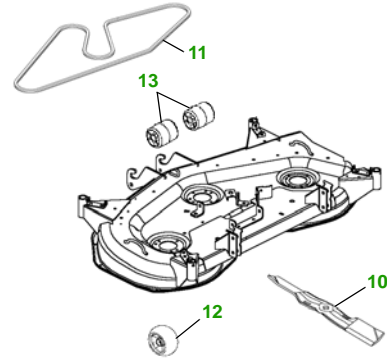

MAINTENANCE REMINDER SHEET

X744 with 54C Deck

Ultimate Tractor

Tractor S/N

54" Convertible Deck

Deck S/N

Key	Part No.	Description
1	M806418	OIL FILTER
2	M801101	FUEL FILTER
3	M113621	AIR FILTER - OUTER
	M123378	AIR FILTER - INNER
4	AM131054	TRANSMISSION FILTER
5	AM131841	KEY - PADDED
6	TY24467	BATTERY
7	R136239	HEADLIGHT BULB

Key	Part No.	Description
8	RG60467	FAN BELT - S/N —030000
	M805441	FAN BELT - S/N 030001—
9	AM123508	FUEL CAP
10	M143520	BLADE - STD
	M145516	BLADE - MULCHING
11	M141627	BELT
12	AM125172	KIT - GAGE WHEEL
13	M113955	FRONT ROLLER