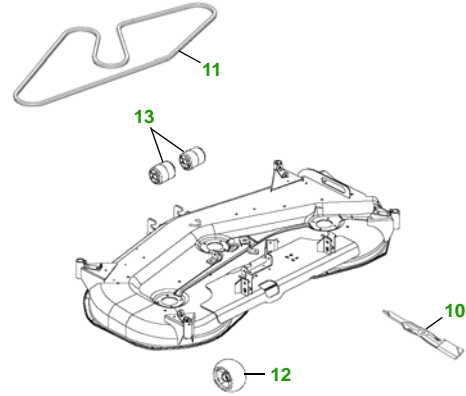

MAINTENANCE REMINDER SHEET

X744 with 62C Deck

Ultimate Tractor

Tractor S/N

62" Convertible Deck

Deck S/N

Key	Part No.	Description
1	M806418	OIL FILTER
2	M801101	FUEL FILTER
3	M113621	AIR FILTER - OUTER
	M123378	AIR FILTER - INNER
4	AM131054	TRANSMISSION FILTER
5	AM131841	KEY - PADDED
6	TY24467	BATTERY
7	R136239	HEADLIGHT BULB

Key	Part No.	Description
8	RG60467	FAN BELT - S/N —030000
	M805441	FAN BELT - S/N 030001—
9	AM123508	FUEL CAP
10	M143504	BLADE - STD
	M145719	BLADE - MULCHING
	M152727	BLADE - HIGH LIFT
11	M142997	BELT
12	AM125172	KIT - GAGE WHEEL
13	M113955	FRONT ROLLER