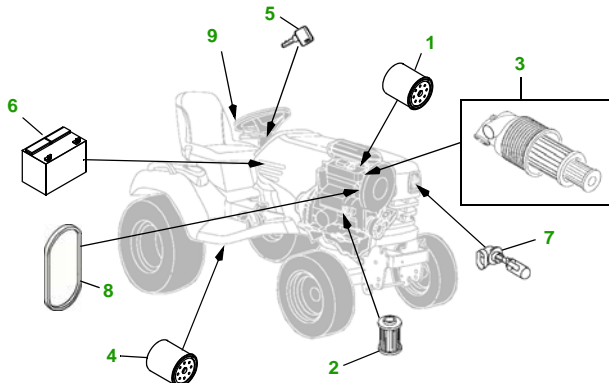

MAINTENANCE REMINDER SHEET

X744 with 62C Deck

Ultimate Tractor

Tractor S/N

62" Convertible Deck

Deck S/N

Key	Part No.	Description
1	M806418	OIL FILTER
2	M801101	FUEL FILTER
3	M113621	AIR FILTER - OUTER
	M123378	AIR FILTER - INNER
4	AM131054	TRANSMISSION FILTER
5	AM131841	KEY - PADDED
6	TY24467	BATTERY
7	R136239	HEADLIGHT BULB

Key	Part No.	Description
8	RG60467	FAN BELT - S/N —030000
	M805441	FAN BELT - S/N 030001—
9	AM123508	FUEL CAP
10	M143504	BLADE - STD
	M145719	BLADE - MULCHING
	M152727	BLADE - HIGH LIFT
11	M142997	BELT
12	AM125172	KIT - GAGE WHEEL
13	M113955	FRONT ROLLER