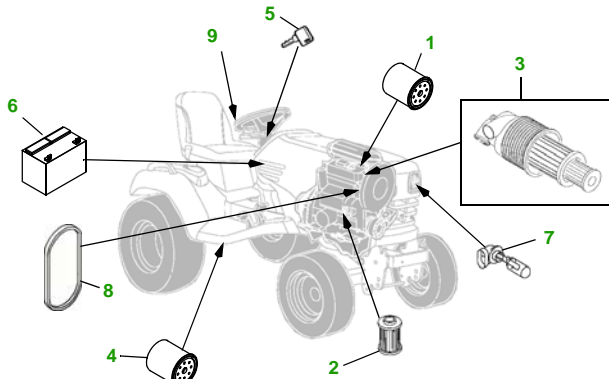

MAINTENANCE REMINDER SHEET

X748 with 48C Deck

Ultimate Tractor

Tractor S/N

48" Convertible Deck

Deck S/N

Key	Part No.	Description
1	M806418	OIL FILTER
2	M801101	FUEL FILTER
3	M113621	AIR FILTER - OUTER
	M123378	AIR FILTER - INNER
4	AM131054	TRANSMISSION FILTER
5	AM131841	KEY - PADDED
6	TY24467	BATTERY
7	R136239	HEADLIGHT BULB

Key	Part No.	Description
8	RG60467	FAN BELT - S/N —030000
	M805441	FAN BELT - S/N 030001—
9	AM123508	FUEL CAP
10	M145476	BLADE - STD
	M127673	BLADE - MULCHING
11	M143888	BELT
12	AM125172	KIT - GAGE WHEEL
13	M113955	FRONT ROLLER