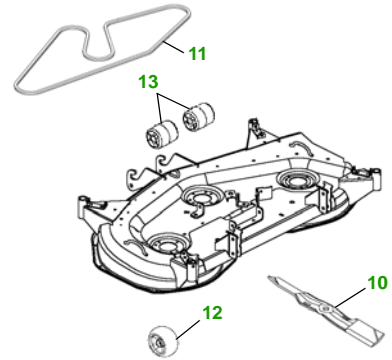

MAINTENANCE REMINDER SHEET

X748 with 48C Deck

Ultimate Tractor

Tractor S/N

48" Convertible Deck

Deck S/N

Key	Part No.	Description
1	M806418	OIL FILTER
2	M801101	FUEL FILTER
3	M113621	AIR FILTER - OUTER
	M123378	AIR FILTER - INNER
4	AM131054	TRANSMISSION FILTER
5	AM131841	KEY - PADDED
6	TY24467	BATTERY
7	R136239	HEADLIGHT BULB

Key	Part No.	Description
8	RG60467	FAN BELT - S/N —030000
	M805441	FAN BELT - S/N 030001—
9	AM123508	FUEL CAP
10	M145476	BLADE - STD
	M127673	BLADE - MULCHING
11	M143888	BELT
12	AM125172	KIT - GAGE WHEEL
13	M113955	FRONT ROLLER

"As Needed" Parts

Qty	Part No	Item
1	M113621	Air Filter - Outer
1	M123378	Air Filter - Inner
3	M145476	Blade - 48" Standard
3	M127673	Blade - 48" Mulching
1	RG60467	Belt Fan - S/N —030000
1	M805441	Belt Fan - S/N 030001—
1	M143888	Belt - Mower Drive (Secondary 48")
1	AM131841	Key - Padded
1	AM123508	Fuel Cap
1	TY15272	Mower Deck Leveling Gauge
1	TY15410	Grease Gun