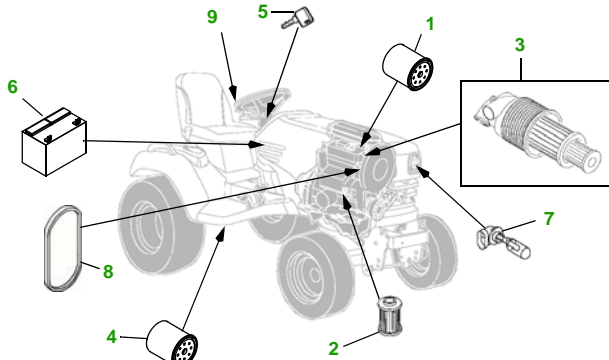

MAINTENANCE REMINDER SHEET

X748 with 54C Deck

Ultimate Tractor

Tractor S/N

54" Convertible Deck

Deck S/N

Key	Part No.	Description
1	M806418	OIL FILTER
2	M801101	FUEL FILTER
3	M113621	AIR FILTER - OUTER
	M123378	AIR FILTER - INNER
4	AM131054	TRANSMISSION FILTER
5	AM131841	KEY - PADDED
6	TY24467	BATTERY
7	R136239	HEADLIGHT BULB

Key	Part No.	Description
8	RG60467	FAN BELT - S/N —030000
	M805441	FAN BELT - S/N 030001—
9	AM123508	FUEL CAP
10	M143520	BLADE - STD
	M145516	BLADE - MULCHING
11	M141627	BELT
12	AM125172	KIT - GAGE WHEEL
13	M113955	FRONT ROLLER