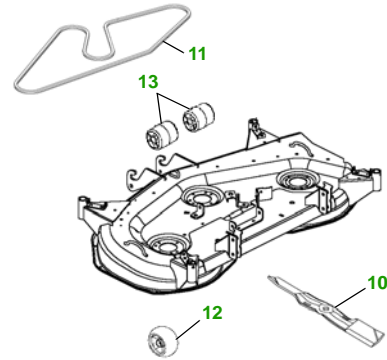

MAINTENANCE REMINDER SHEET

X748 with 54C Deck

Ultimate Tractor

Tractor S/N

54" Convertible Deck

Deck S/N

Key	Part No.	Description
1	M806418	OIL FILTER
2	M801101	FUEL FILTER
3	M113621	AIR FILTER - OUTER
	M123378	AIR FILTER - INNER
4	AM131054	TRANSMISSION FILTER
5	AM131841	KEY - PADDED
6	TY24467	BATTERY
7	R136239	HEADLIGHT BULB

Key	Part No.	Description
8	RG60467	FAN BELT - S/N —030000
	M805441	FAN BELT - S/N 030001—
9	AM123508	FUEL CAP
10	M143520	BLADE - STD
	M145516	BLADE - MULCHING
11	M141627	BELT
12	AM125172	KIT - GAGE WHEEL
13	M113955	FRONT ROLLER