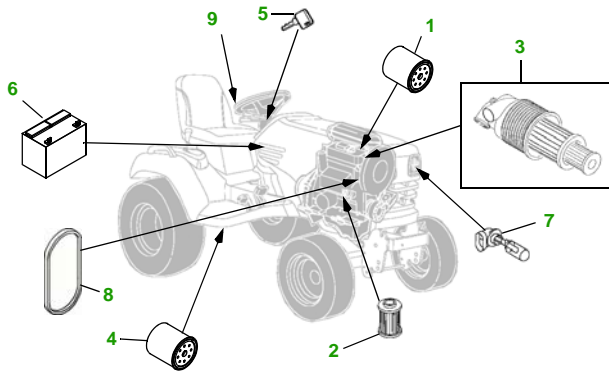

MAINTENANCE REMINDER SHEET

X748 with 62C Deck

Ultimate Tractor

Tractor S/N