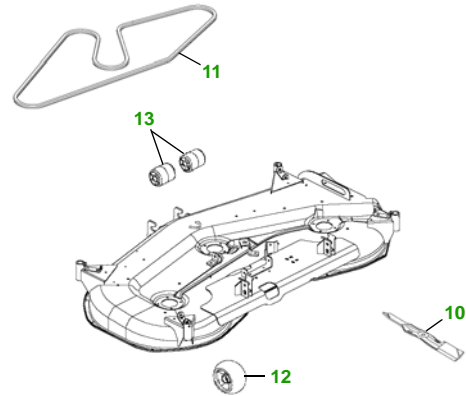

62" Convertible Deck

Deck S/N

Key	Part No.	Description
1	M806418.....	OIL FILTER
2	M801101.....	FUEL FILTER
3	M113621.....	AIR FILTER - OUTER
	M123378.....	AIR FILTER - INNER
4	AM131054.....	TRANSMISSION FILTER
5	AM131841.....	KEY - PADDED
6	TY24467.....	BATTERY
7	R136239.....	HEADLIGHT BULB

Key	Part No.	Description
8	RG60467.....	FAN BELT - S/N —030000
	M805441.....	FAN BELT - S/N 030001—
9	AM123508.....	FUEL CAP
10	M143504.....	BLADE - STD
	M145719.....	BLADE - MULCHING
	M152727.....	BLADE - HIGH LIFT
11	M142997.....	BELT
12	AM125172.....	KIT - GAGE WHEEL
13	M113955.....	FRONT ROLLER

Service Recommendations

"As Needed" Parts

Qty	Part No	Item	Qty or Capacity	Change Interval in Hours
2	M806418	Oil Filter	1	50/200
2	TY22008	1 Gal. JD Plus 50 15W40 Engine Oil	2.25 qt	50/200
1	AM131054	Transmission Filter	1	200
2	TY22000	1 Gal Low Vis Hygard	7 qt (2WS)	200
2	M801101	Fuel Filter	1	50/200
2	TY6341	JD Multi Purpose SD Polyurea Grease		As Needed

Qty	Part No	Item
1	M113621	Air Filter - Outer
1	M123378	Air Filter - Inner
3	M143504	Blade - 62" Standard
3	M145719	Blade - 62" Mulching
3	M152727	Blade - 62" High Lift
1	RG60467	Belt Fan - S/N —030000
1	M805441	Belt Fan - S/N 030001—
1	M142997	Belt - Mower Drive (Secondary 62")
1	AM131841	Key - Padded
1	AM123508	Fuel Cap
1	TY15272	Mower Deck Leveling Gauge
1	TY15410	Grease Gun

Mulch Kit BM21890

Dealer Name
Contact Name
Dealer Phone No

Home Maintenance Kit

Unit	Kit Number
X748	LG260

JOHN DEERE