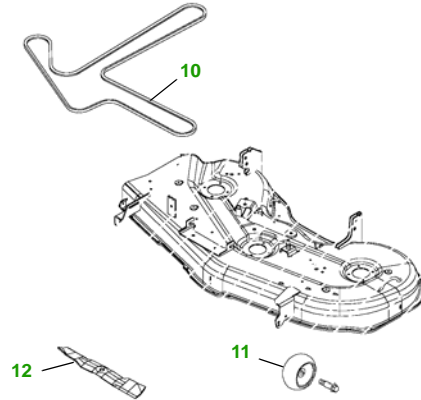

MAINTENANCE REMINDER SHEET

Z425 with 48C Deck

Transport

Transport S/N

48" Convertible Deck

Deck S/N

Key	Part No.	Description
1	AM125424	OIL FILTER
	GY20577	OIL FILTER (PACKAGE)
2	AM116304	FUEL FILTER - IN-LINE
	GY20709	FUEL FILTER (PACKAGE)
3	MIU11286	AIR FILTER - CARTRIDGE - ENG 445577-0120, 0122
	LG273638S	AIR FILTER - PRE CLEANER - ENG 445577-0120, 0122
	MIU11515	AIR FILTER - CARTRIDGE - ENG 44L777-0115, 0116
	MIU11517	AIR FILTER - PRE CLEANER - ENG 44L777-0115, 0116
	GY20575	AIR FILTER KIT (PACKAGE)
4	AM131054	HYDRAULIC FILTER
5	GY20680	KEY (PACKAGE)

Key	Part No.	Description
	TCA15075	IGNITION SWITCH
6	TY25878	BATTERY
7	M154157	BELT - HYDRO DRIVE
	M147278	BELT - POWER FLO
8	M78543	SPARK PLUG
9	AM122880	FUEL CAP
10	M154295	BELT - MOWER
11	GX10168	GAGE WHEEL
12	M145476	BLADE - STANDARD
	M127673	BLADE - MULCHING