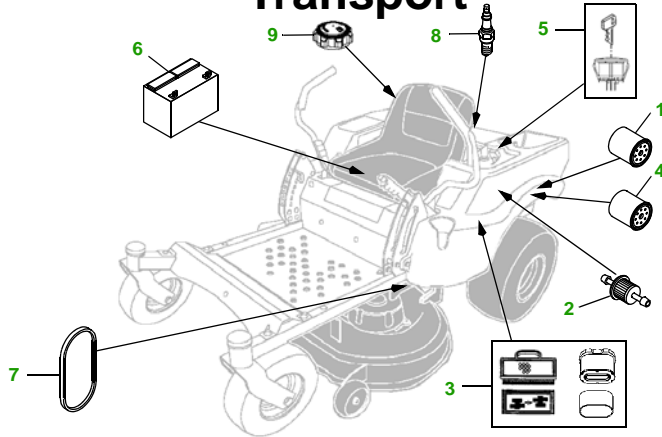

MAINTENANCE REMINDER SHEET

Z425 with 48C Deck

Transport

Transport S/N

48" Convertible Deck

Deck S/N

Key	Part No.	Description
1	AM125424	OIL FILTER
	GY20577	OIL FILTER (PACKAGE)
2	AM116304	FUEL FILTER - IN-LINE
	GY20709	FUEL FILTER (PACKAGE)
3	MIU11286	AIR FILTER - CARTRIDGE - ENG 445577-0120, 0122
	LG273638S	AIR FILTER - PRE CLEANER - ENG 445577-0120, 0122
	MIU11515	AIR FILTER - CARTRIDGE - ENG 44L777-0115, 0116
	MIU11517	AIR FILTER - PRE CLEANER - ENG 44L777-0115, 0116
	GY20575	AIR FILTER KIT (PACKAGE)
4	AM131054	HYDRAULIC FILTER
5	GY20680	KEY (PACKAGE)

Key	Part No.	Description
	TCA15075	IGNITION SWITCH
6	TY25878	BATTERY
7	M154157	BELT - HYDRO DRIVE
	M147278	BELT - POWER FLO
8	M78543	SPARK PLUG
9	AM122880	FUEL CAP
10	M154295	BELT - MOWER
11	GX10168	GAGE WHEEL
12	M145476	BLADE - STANDARD
	M127673	BLADE - MULCHING