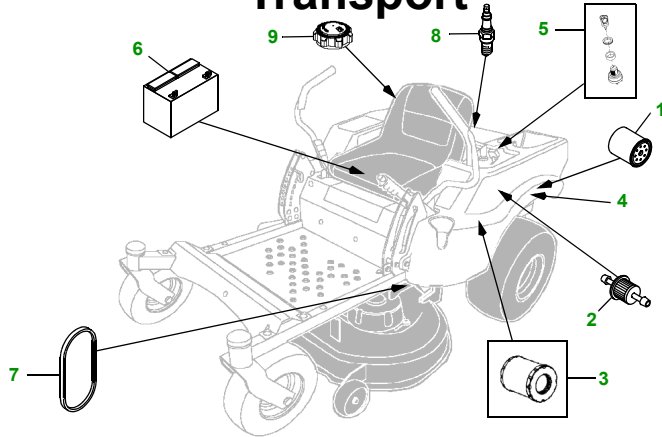

MAINTENANCE REMINDER SHEET

Z645 with 48" High Capacity Deck

Transport

Transport S/N

48" High Capacity Deck

Deck S/N

| Key | Part No. | Description |
|-----|----------|---|
| 1 | AM125424 | OIL FILTER |
| 2 | AM116304 | FUEL FILTER - IN-LINE |
| | GY20709 | FUEL FILTER (PACKAGE) |
| 3 | MIU13120 | AIR FILTER |
| 4 | AM141585 | INTEGRATED HYDRAULIC FILTER (NOT SHOWN) |
| 5 | AM125504 | KEY (PADDED) |
| | TCA15075 | IGNITION SWITCH |
| 6 | TY25878 | BATTERY |
| 7 | M160956 | BELT - HYDRO DRIVE |