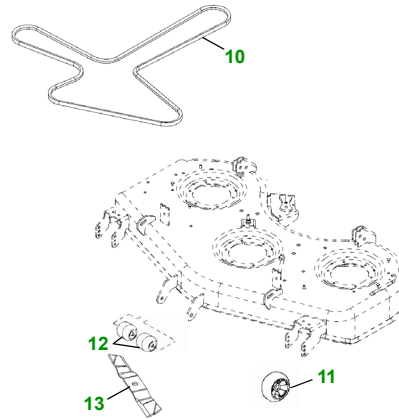

MAINTENANCE REMINDER SHEET

Z645 with 48" High Capacity Deck

Transport

Transport S/N

48" High Capacity Deck

Deck S/N

| Key | Part No. | Description |
|-----|----------|---|
| 1 | AM125424 | OIL FILTER |
| 2 | AM116304 | FUEL FILTER - IN-LINE |
| | GY20709 | FUEL FILTER (PACKAGE) |
| 3 | MIU13120 | AIR FILTER |
| 4 | AM141585 | INTEGRATED HYDRAULIC FILTER (NOT SHOWN) |
| 5 | AM125504 | KEY (PADDED) |
| | TCA15075 | IGNITION SWITCH |
| 6 | TY25878 | BATTERY |
| 7 | M160956 | BELT - HYDRO DRIVE |

| Key | Part No. | Description |
|-----|----------|-------------------|
| 8 | MIU11020 | SPARK PLUG |
| 9 | M141161 | FUEL CAP |
| 10 | M156261 | BELT - MOWER |
| 11 | TCU18744 | GAGE WHEEL |
| 12 | M113955 | ROLLER |
| 13 | TCU14939 | BLADE - HIGH LIFT |
| | M127673 | BLADE - MULCHING |

"As Needed" Parts

| Qty | Part No | Item |
|-----|---------|---------------------------|
| 1 | TY15272 | Mower Deck Leveling Gauge |
| 1 | TY15410 | Grease Gun |

FOR ON-LINE PARTS ASSISTANCE:

www.JDParts.Deere.com