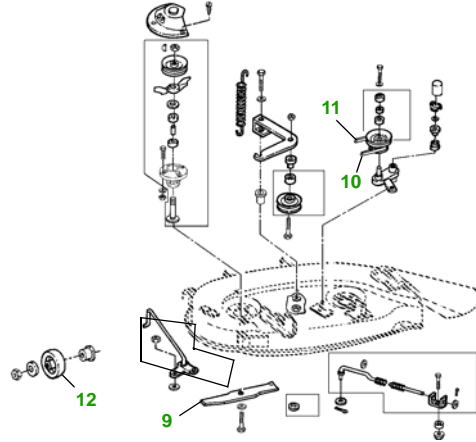

MAINTENANCE REMINDER SHEET

GT225 with 38" Deck

Garden Tractor

Tractor S/N

38" Deck

Deck S/N

Key	Part No.	Description
1	AM125424	ENGINE OIL FILTER
2	AM116304	FUEL FILTER IN-LINE
3	GY20574	AIR FILTER - (ENG. CV15S-41571)
	GY20661	AIR FILTER - (ENG.CV460S-26511)
4	AM131841	KEY
	AM132500	IGNITION SWITCH
5	TY25881	BATTERY (DRY)
6	M127523	BELT - TRACTION DRIVE
7	M78543	SPARK PLUG

Key	Part No.	Description
8	AD2062R	HEADLIGHT BULB
9	M82408	BLADE - LOW LIFT
	AM137324	KIT - SIDE DISCHARGE BLADE - STANDARD
	AM137326	KIT - BAGGING BLADE
	M112991	BLADE - MULCHING
10	M117608	BELT - PRIMARY
11	M82462	BELT - SECONDARY
12	AM133602	KIT - GAGE WHEEL

Service Recommendations

"As Needed" Parts

Qty	Part No	Item	Qty or Capacity	Change Interval in Hours
4	AM125424	Oil Filter	1	25/50/100/200
1	TY22076	2 1/2 Gal Turf Gard® 10W30 Engine Oil	1.9 qt	25/50/100/200
2	TY22000	1 Gal Low Vis Hygard	4.6 qt	250
1	AM116304	Fuel Filter	1	200
2	TY6341	JD Multi Purpose SD Polyurea Grease		As Needed

Qty	Part No	Item
1	GY20574	Air Filter - (Eng. CV15S-41571)
1	GY20661	Air Filter - (Eng. CV460S-26511)
2	M82408	Blade -Low Lift
1	AM137324	Kit - Side Discharge Blade - Standard
1	AM137326	Kit - Bagging Blade
2	M112991	Blade - Mulching
1	M127523	Belt - Traction Drive
1	M117608	Belt - Primary
1	M82462	Belt - Secondary
1	AM131841	Key
1	AM123507	Fuel Cap
1	TY130907	Mower Deck Leveling Gauge
1	TY26183	Grease Gun