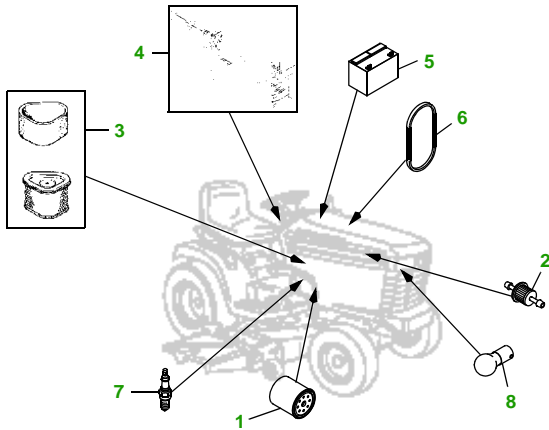

MAINTENANCE REMINDER SHEET

GT225 with 38" Deck

Garden Tractor

Tractor S/N

38" Deck

Deck S/N

Key	Part No.	Description
1	AM125424	ENGINE OIL FILTER
2	AM116304	FUEL FILTER IN-LINE
3	GY20574	AIR FILTER - (ENG. CV15S-41571)
	GY20661	AIR FILTER - (ENG.CV460S-26511)
4	AM131841	KEY
	AM132500	IGNITION SWITCH
5	TY25881	BATTERY (DRY)
6	M127523	BELT - TRACTION DRIVE
7	M78543	SPARK PLUG

Key	Part No.	Description
8	AD2062R	HEADLIGHT BULB
9	M82408	BLADE - LOW LIFT
	AM137324	KIT - SIDE DISCHARGE BLADE - STANDARD
	AM137326	KIT - BAGGING BLADE
	M112991	BLADE - MULCHING
10	M117608	BELT - PRIMARY
11	M82462	BELT - SECONDARY
12	AM133602	KIT - GAGE WHEEL