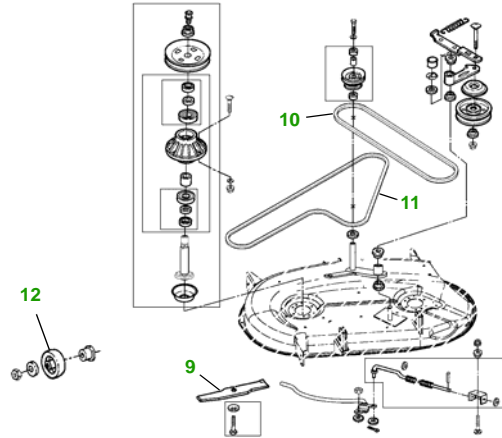

MAINTENANCE REMINDER SHEET

GT225 with 42C Deck

Garden Tractor

Tractor S/N

42" Convertible Deck

Deck S/N

Key	Part No.	Description
1	AM125424	ENGINE OIL FILTER
2	AM116304	FUEL FILTER IN-LINE
3	GY20574	AIR FILTER - (ENG. CV15S-41571)
	GY20661	AIR FILTER - (ENG.CV460S-26511)
4	AM131841	KEY
	AM132500	IGNITION SWITCH
5	TY25881	BATTERY (DRY)
6	M127523	BELT - TRACTION DRIVE
7	M78543	SPARK PLUG

Key	Part No.	Description
8	AD2062R	HEADLIGHT BULB
9	M139975	BLADE - MULCHING
	M148613	BLADE - STANDARD
	M139977	BLADE - HIGH LIFT
10	M143019	BELT - PRIMARY
11	M43820	BELT - SECONDARY
12	AM133602	KIT - GAGE WHEEL

"As Needed" Parts

Qty	Part No	Item
1	GY20574	Air Filter - (Eng. CV15S-41571)
1	GY20661	Air Filter - (Eng. CV460S-26511)
2	M139975	Blade - Mulching
2	M148613	Blade - Standard
2	M139977	Blade - High Lift
1	M127523	Belt - Traction Drive
1	M143019	Belt - Primary
1	M43820	Belt - Secondary
1	AM131841	Key
1	AM123507	Fuel Cap
1	TY130907	Mower Deck Leveling Gauge
1	TY26183	Grease Gun