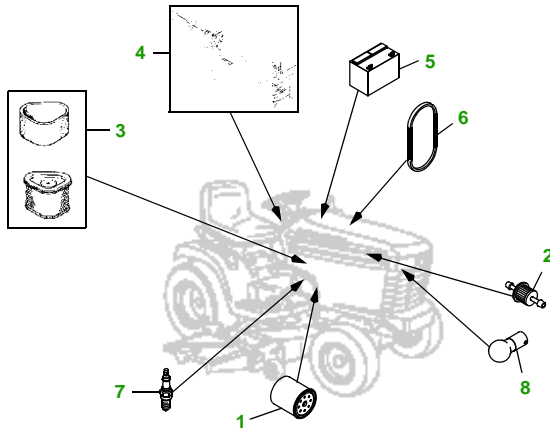

MAINTENANCE REMINDER SHEET

GT225 with 42C Deck

Garden Tractor

Tractor S/N

42" Convertible Deck

Deck S/N

Key	Part No.	Description
1	AM125424	ENGINE OIL FILTER
2	AM116304	FUEL FILTER IN-LINE
3	GY20574	AIR FILTER - (ENG. CV15S-41571)
	GY20661	AIR FILTER - (ENG.CV460S-26511)
4	AM131841	KEY
	AM132500	IGNITION SWITCH
5	TY25881	BATTERY (DRY)
6	M127523	BELT - TRACTION DRIVE
7	M78543	SPARK PLUG

Key	Part No.	Description
8	AD2062R	HEADLIGHT BULB
9	M139975	BLADE - MULCHING
	M148613	BLADE - STANDARD
	M139977	BLADE - HIGH LIFT
10	M143019	BELT - PRIMARY
11	M43820	BELT - SECONDARY
12	AM133602	KIT - GAGE WHEEL

Service Recommendations

Qty	Part No	Item	Qty or Capacity	Change Interval in Hours
4	AM125424	Oil Filter	1	25/50/100/200
1	TY22076	2 1/2 Gal Turf Gard® 10W30 Engine Oil	1.9 qt	25/50/100/200
2	TY22000	1 Gal Low Vis Hygard	4.6 qt	250
1	AM116304	Fuel Filter	1	200
2	TY6341	JD Multi Purpose SD Polyurea Grease		As Needed