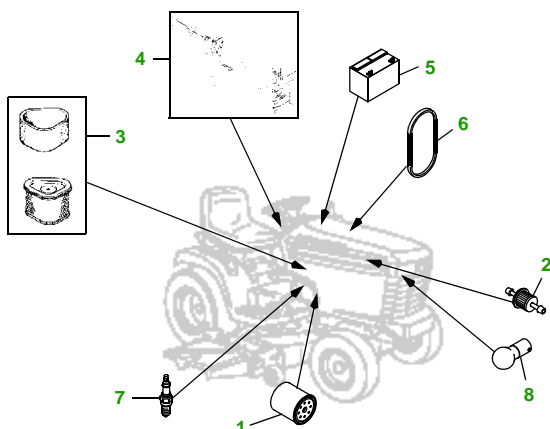

MAINTENANCE REMINDER SHEET

GT225 with 42M Deck

Garden Tractor

Tractor S/N

42" Mulching Deck

Deck S/N

Key	Part No.	Description
1	AM125424	ENGINE OIL FILTER
2	AM116304	FUEL FILTER IN-LINE
3	GY20574	AIR FILTER - (ENG. CV15S-41571)
	GY20661	AIR FILTER - (ENG.CV460S-26511)
4	AM131841	KEY
	AM132500	IGNITION SWITCH
5	TY25881	BATTERY (DRY)
6	M127523	BELT - TRACTION DRIVE
7	M78543	SPARK PLUG

Key	Part No.	Description
8	AD2062R	HEADLIGHT BULB
9	AM130172	BLADE - KIT
10	M140502	BELT - PRIMARY
11	M150717	BELT - SECONDARY
12	AM133602	KIT - GAGE WHEEL

Service Recommendations

"As Needed" Parts

Qty	Part No	Item	Qty or Capacity	Change Interval in Hours
4	AM125424	Oil Filter	1	25/50/100/200
1	TY22076	2 1/2 Gal Turf Gard® 10W30 Engine Oil	1.9 qt	25/50/100/200
2	TY22000	1 Gal Low Vis Hygard	4.6 qt	250
1	AM116304	Fuel Filter	1	200
2	TY6341	JD Multi Purpose SD Polyurea Grease		As Needed

Qty	Part No	Item
1	GY20574	Air Filter - (Eng. CV15S-41571)
1	GY20661	Air Filter - (Eng. CV460S-26511)
1	AM130172	Blade - Kit
1	M127523	Belt - Traction Drive
1	M140502	Belt - Primary
1	M150717	Belt - Secondary
1	AM131841	Key
1	AM123507	Fuel Cap
1	TY130907	Mower Deck Leveling Gauge
1	TY26183	Grease Gun