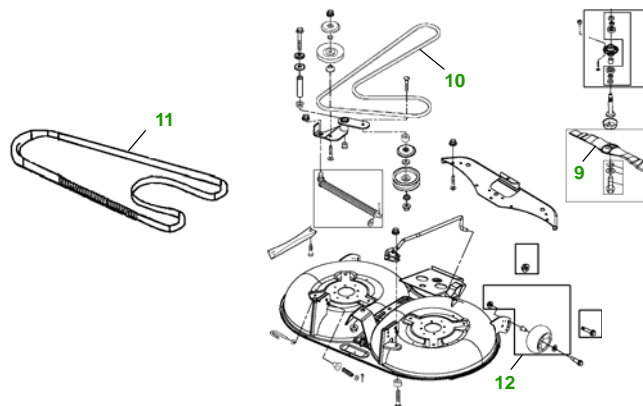

MAINTENANCE REMINDER SHEET

GT225 with 42M Deck

Garden Tractor

Tractor S/N

42" Mulching Deck

Deck S/N

Key	Part No.	Description
1	AM125424	ENGINE OIL FILTER
2	AM116304	FUEL FILTER IN-LINE
3	GY20574	AIR FILTER - (ENG. CV15S-41571)
	GY20661	AIR FILTER - (ENG.CV460S-26511)
4	AM131841	KEY
	AM132500	IGNITION SWITCH
5	TY25881	BATTERY (DRY)
6	M127523	BELT - TRACTION DRIVE
7	M78543	SPARK PLUG

Key	Part No.	Description
8	AD2062R	HEADLIGHT BULB
9	AM130172	BLADE - KIT
10	M140502	BELT - PRIMARY
11	M150717	BELT - SECONDARY
12	AM133602	KIT - GAGE WHEEL

Service Recommendations

"As Needed" Parts

Qty	Part No	Item	Qty or Capacity	Change Interval in Hours
4	AM125424	Oil Filter	1	25/50/100/200
1	TY22076	2 1/2 Gal Turf Gard® 10W30 Engine Oil	1.9 qt	25/50/100/200
2	TY22000	1 Gal Low Vis Hygard	4.6 qt	250
1	AM116304	Fuel Filter	1	200
2	TY6341	JD Multi Purpose SD Polyurea Grease		As Needed

Qty	Part No	Item
1	GY20574	Air Filter - (Eng. CV15S-41571)
1	GY20661	Air Filter - (Eng. CV460S-26511)
1	AM130172	Blade - Kit
1	M127523	Belt - Traction Drive
1	M140502	Belt - Primary
1	M150717	Belt - Secondary
1	AM131841	Key
1	AM123507	Fuel Cap
1	TY130907	Mower Deck Leveling Gauge
1	TY26183	Grease Gun