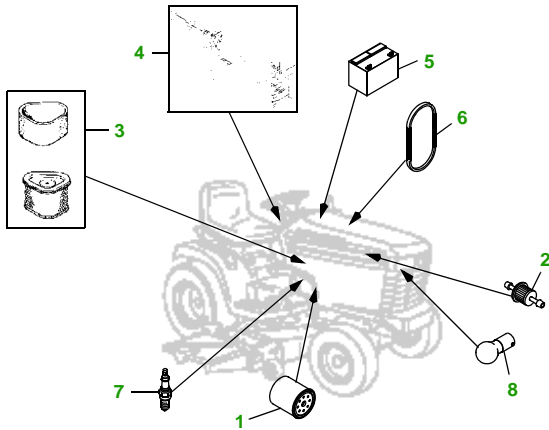

MAINTENANCE REMINDER SHEET

GT225 with 48C Deck

Garden Tractor

Tractor S/N

48" Convertible Deck

Deck S/N

Key	Part No.	Description
1	AM125424	ENGINE OIL FILTER
2	AM116304	FUEL FILTER IN-LINE
3	GY20574	AIR FILTER - (ENG. CV15S-41571)
	GY20661	AIR FILTER - (ENG.CV460S-26511)
4	AM131841	KEY
	AM132500	IGNITION SWITCH
5	TY25881	BATTERY (DRY)
6	M127523	BELT - TRACTION DRIVE

Key	Part No.	Description
7	M78543	SPARK PLUG
8	AD2062R	HEADLIGHT BULB
9	M145476	BLADE
	M127673	BLADE - MULCHING
10	M143019	BELT - PRIMARY
11	M154958	BELT - SECONDARY
12	AM133602	KIT - GAGE WHEEL
13	M113955	ROLLER

Service Recommendations

Qty	Part No	Item	Qty or Capacity	Change Interval in Hours
4	AM125424	Oil Filter	1	25/50/100/200
1	TY22076	2 1/2 Gal Turf Gard® 10W30 Engine Oil	1.9 qt	25/50/100/200
2	TY22000	1 Gal Low Vis Hygard	4.6 qt	250
1	AM116304	Fuel Filter	1	200
2	TY6341	JD Multi Purpose SD Polyurea Grease		As Needed