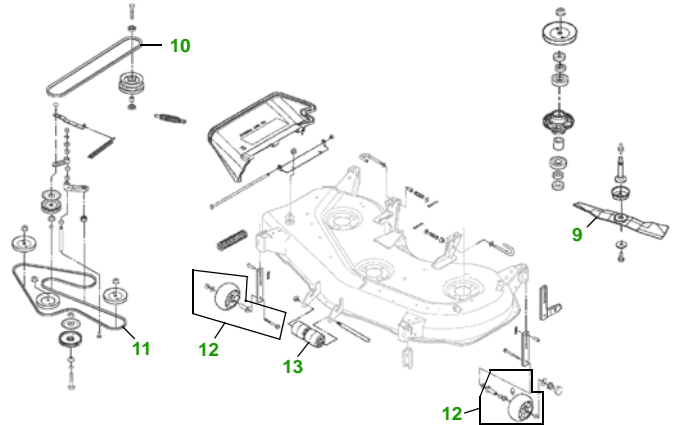

MAINTENANCE REMINDER SHEET

GT225 with 48C Deck

Garden Tractor

Tractor S/N

48" Convertible Deck

Deck S/N

Key	Part No.	Description
1	AM125424	ENGINE OIL FILTER
2	AM116304	FUEL FILTER IN-LINE
3	GY20574	AIR FILTER - (ENG. CV15S-41571)
	GY20661	AIR FILTER - (ENG.CV460S-26511)
4	AM131841	KEY
	AM132500	IGNITION SWITCH
5	TY25881	BATTERY (DRY)
6	M127523	BELT - TRACTION DRIVE

Key	Part No.	Description
7	M78543	SPARK PLUG
8	AD2062R	HEADLIGHT BULB
9	M145476	BLADE
	M127673	BLADE - MULCHING
10	M143019	BELT - PRIMARY
11	M154958	BELT - SECONDARY
12	AM133602	KIT - GAGE WHEEL
13	M113955	ROLLER