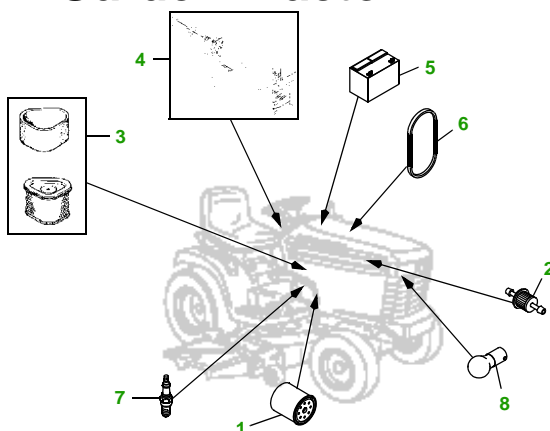

MAINTENANCE REMINDER SHEET

GT235 with 48C Deck

Garden Tractor

Tractor S/N

48" Convertible Deck

Deck S/N

Key	Part No.	Description
1	AM125424	ENGINE OIL FILTER (BRIGGS ENG.)
	AM107423	ENGINE OIL FILTER (KAWASAKI ENG.)
2	AM116304	FUEL FILTER IN-LINE
3	LG272490S	AIR FILTER - FOAM (BRIGGS ENG.)
	MIU10955	AIR FILTER - FOAM (KAWASAKI ENG.)
	LG394018JD	AIR FILTER - PAPER (BRIGGS ENG.)
	M137556	AIR FILTER - PAPER (KAWASAKI ENG.)
4	AM131841	KEY
	AM132500	IGNITION SWITCH
5	TY25881	BATTERY (DRY)

Key	Part No.	Description
6	M127523	BELT - TRACTION DRIVE
7	M78543	SPARK PLUG - BRIGGS
	TY6081	SPARK PLUG - KAWASAKI
8	AD2062R	HEADLIGHT BULB
9	M145476	BLADE
	M127673	BLADE - MULCHING
10	M143019	BELT - PRIMARY
11	M154958	BELT - SECONDARY
12	AM125172	KIT - GAGE WHEEL
13	M113955	ROLLER