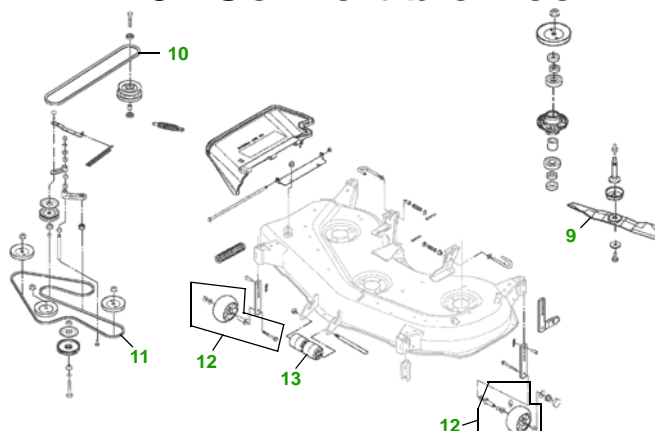

MAINTENANCE REMINDER SHEET

GT235 with 48C Deck

Garden Tractor

Tractor S/N

48" Convertible Deck

Deck S/N

Key	Part No.	Description
1	AM125424	ENGINE OIL FILTER (BRIGGS ENG.)
	AM107423	ENGINE OIL FILTER (KAWASAKI ENG.)
2	AM116304	FUEL FILTER IN-LINE
3	LG272490S	AIR FILTER - FOAM (BRIGGS ENG.)
	MIU10955	AIR FILTER - FOAM (KAWASAKI ENG.)
	LG394018JD	AIR FILTER - PAPER (BRIGGS ENG.)
	M137556	AIR FILTER - PAPER (KAWASAKI ENG.)
4	AM131841	KEY
	AM132500	IGNITION SWITCH
5	TY25881	BATTERY (DRY)

Key	Part No.	Description
6	M127523	BELT - TRACTION DRIVE
7	M78543	SPARK PLUG - BRIGGS
	TY6081	SPARK PLUG - KAWASAKI
8	AD2062R	HEADLIGHT BULB
9	M145476	BLADE
	M127673	BLADE - MULCHING
10	M143019	BELT - PRIMARY
11	M154958	BELT - SECONDARY
12	AM125172	KIT - GAGE WHEEL
13	M113955	ROLLER