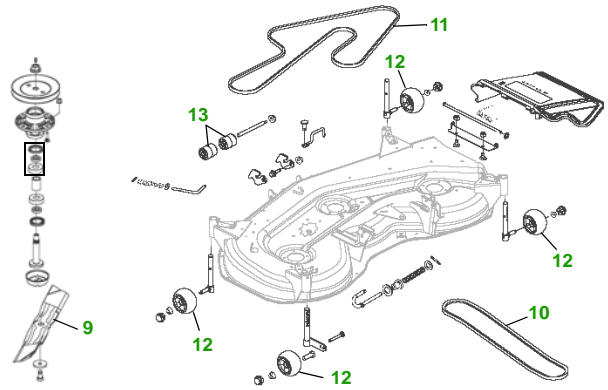

MAINTENANCE REMINDER SHEET

GT235 with 54C Deck

Garden Tractor

Tractor S/N

54" Convertible Deck

Deck S/N

Key	Part No.	Description
1	AM125424	ENGINE OIL FILTER (BRIGGS ENG.)
	AM107423	ENGINE OIL FILTER (KAWASAKI ENG.)
2	AM116304	FUEL FILTER IN-LINE
3	LG272490S	AIR FILTER - FOAM (BRIGGS ENG.)
	MIU10955	AIR FILTER - FOAM (KAWASAKI ENG.)
	LG394018JD	AIR FILTER - PAPER (BRIGGS ENG.)
	M137556	AIR FILTER - PAPER (KAWASAKI ENG.)
4	AM131841	KEY
	AM132500	IGNITION SWITCH
5	TY25881	BATTERY (DRY)

Key	Part No.	Description
6	M127523	BELT - TRACTION DRIVE
7	M78543	SPARK PLUG - BRIGGS
	TY6081	SPARK PLUG - KAWASAKI
8	AD2062R	HEADLIGHT BULB
9	M143520	BLADE - STANDARD
	M145516	BLADE - MULCHING
10	M143019	BELT - PRIMARY
11	M154960	BELT - SECONDARY
12	AM125172	KIT - GAGE WHEEL
13	M113955	ROLLER