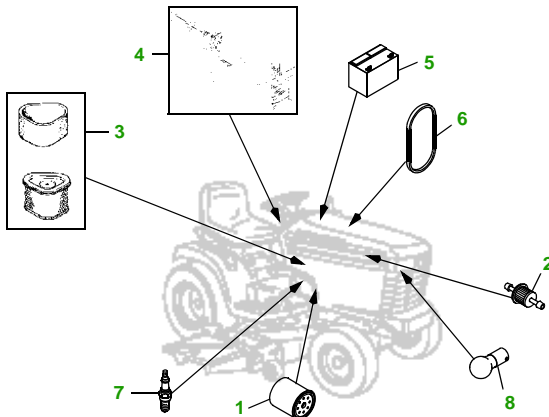

MAINTENANCE REMINDER SHEET

GT235 with 54C Deck

Garden Tractor

Tractor S/N

54" Convertible Deck

Deck S/N

Key	Part No.	Description
1	AM125424	ENGINE OIL FILTER (BRIGGS ENG.)
	AM107423	ENGINE OIL FILTER (KAWASAKI ENG.)
2	AM116304	FUEL FILTER IN-LINE
3	LG272490S	AIR FILTER - FOAM (BRIGGS ENG.)
	MIU10955	AIR FILTER - FOAM (KAWASAKI ENG.)
	LG394018JD	AIR FILTER - PAPER (BRIGGS ENG.)
	M137556	AIR FILTER - PAPER (KAWASAKI ENG.)
4	AM131841	KEY
	AM132500	IGNITION SWITCH
5	TY25881	BATTERY (DRY)

Key	Part No.	Description
6	M127523	BELT - TRACTION DRIVE
7	M78543	SPARK PLUG - BRIGGS
	TY6081	SPARK PLUG - KAWASAKI
8	AD2062R	HEADLIGHT BULB
9	M143520	BLADE - STANDARD
	M145516	BLADE - MULCHING
10	M143019	BELT - PRIMARY
11	M154960	BELT - SECONDARY
12	AM125172	KIT - GAGE WHEEL
13	M113955	ROLLER

Service Recommendations

"As Needed" Parts

Qty	Part No	Item	Qty or Capacity	Change Interval in Hours
4	AM125424	Oil Filter (Briggs)	1	25/50/100/200
4	AM107423	Oil Filter (Kawasaki)	1	25/50/100/200
1	TY22076	2 1/2 Gal Turf Gard® 10W30 Engine Oil	1.9 qt	25/50/100/200
2	TY22000	1 Gal Low Vis Hygard	4.6 qt	250
1	AM116304	Fuel Filter	1	200
2	TY6341	JD Multi Purpose SD Polyurea Grease		As Needed