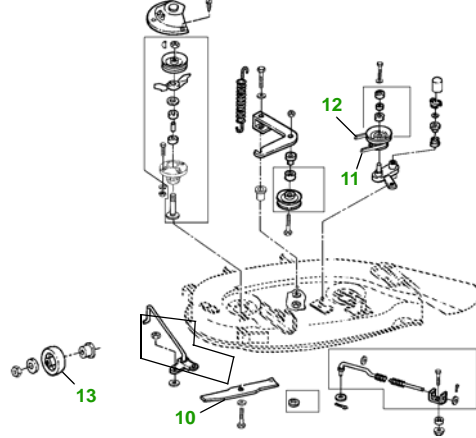

MAINTENANCE REMINDER SHEET

GT242 with 38" Deck

Garden Tractor

Tractor S/N

38" Deck

Deck S/N

Key	Part No.	Description
1	AM107423	ENGINE OIL FILTER
2	AM116304	FUEL FILTER IN-LINE
3	M74285	FOAM AIR FILTER ELEMENT
	M97211	PAPER AIR FILTER ELEMENT
4	AM131841	KEY
	AM119237	IGNITION MODULE
5	TY25878	BATTERY (DRY)
6	M114763	BELT - TRACTION DRIVE
7	M802138	SPARK PLUG

Key	Part No.	Description
8	AM106153	HEADLIGHT BULB
9	AM109206	FUEL SHUTOFF SOLENOID
10	M82408	BLADE - LOW LIFT
	AM137324	KIT - SIDE DISCHARGE BLADE - STANDARD
	AM137326	KIT - BAGGING BLADE
11	M117608	BELT - PRIMARY
12	M82462	BELT - SECONDARY
13	AM133602	KIT - GAGE WHEEL

Service Recommendations

"As Needed" Parts

Qty	Part No	Item	Qty or Capacity	Change Interval in Hours
4	AM107423	Oil Filter	1	5/50/100/200
7	TY22064	1 Qt Torq Gard @ 5W30 Engine Oil	1.6 qt	5/50/100/200
1	AM116304	Fuel Filter	1	200
2	TY6341	JD Multi Purpose SD Polyurea Grease		As Needed

Qty	Part No	Item
1	M802138	Spark Plug
1	M74285	Air Filter - Foam
1	M97211	Air Filter - Paper
2	M82408	Blade - Low Lift
1	AM137324	Kit - Side Discharge Blade - Standard
1	AM137326	Kit - Bagging Blade
1	M114763	Belt - Traction Drive
1	M117608	Belt - Primary
1	M82462	Belt - Secondary
1	AM131841	Key
1	AM115497	Fuel Cap
1	TY130907	Mower Deck Leveling Gauge
1	TY26183	Grease Gun