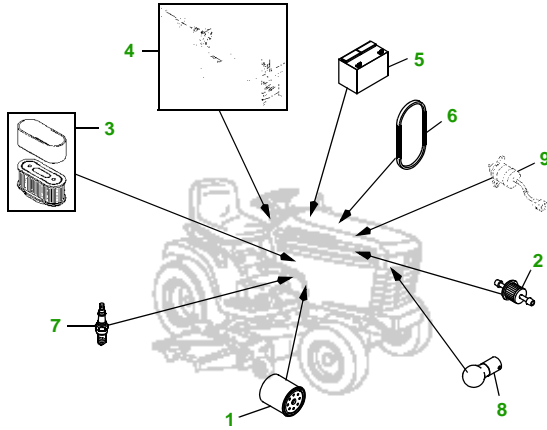

MAINTENANCE REMINDER SHEET

GT242 with 38" Deck

Garden Tractor

Tractor S/N

38" Deck

Deck S/N

Key	Part No.	Description
1	AM107423	ENGINE OIL FILTER
2	AM116304	FUEL FILTER IN-LINE
3	M74285	FOAM AIR FILTER ELEMENT
	M97211	PAPER AIR FILTER ELEMENT
4	AM131841	KEY
	AM119237	IGNITION MODULE
5	TY25878	BATTERY (DRY)
6	M114763	BELT - TRACTION DRIVE
7	M802138	SPARK PLUG

Key	Part No.	Description
8	AM106153	HEADLIGHT BULB
9	AM109206	FUEL SHUTOFF SOLENOID
10	M82408	BLADE - LOW LIFT
	AM137324	KIT - SIDE DISCHARGE BLADE - STANDARD
	AM137326	KIT - BAGGING BLADE
11	M117608	BELT - PRIMARY
12	M82462	BELT - SECONDARY
13	AM133602	KIT - GAGE WHEEL