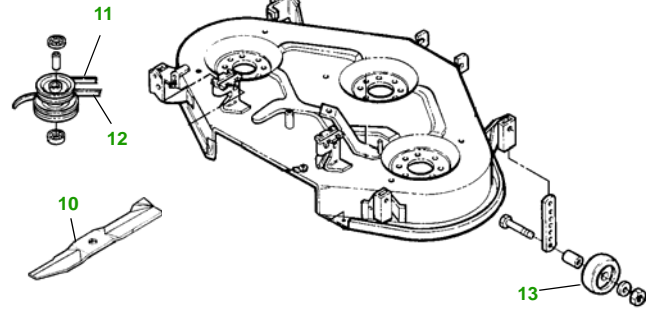

44" Mulching Deck

Deck S/N

Key	Part No.	Description
1	AM107423	ENGINE OIL FILTER
2	AM116304	FUEL FILTER IN-LINE
3	M74285	FOAM AIR FILTER ELEMENT
	M97211	PAPER AIR FILTER ELEMENT
4	AM131841	KEY
	AM119237	IGNITION MODULE
5	TY25878	BATTERY (DRY)
6	M114763	BELT - TRACTION DRIVE
7	M802138	SPARK PLUG

Key	Part No.	Description
8	AM106153	HEADLIGHT BULB
9	AM109206	FUEL SHUTOFF SOLENOID
10	M119798	BLADE - MULCHING (TOP)
	M119799	BLADE - MULCHING (BOTTOM)
11	M77988	BELT - PRIMARY
12	M115776	BELT - SECONDARY
13	AM133602	KIT - GAGE WHEEL

Service Recommendations

"As Needed" Parts

Qty	Part No	Item	Qty or Capacity	Change Interval in Hours
4	AM107423	Oil Filter	1	5/50/100/200
7	TY22064	1 Qt Torq Gard @ 5W30 Engine Oil	1.6 qt	5/50/100/200
1	AM116304	Fuel Filter	1	200
2	TY6341	JD Multi Purpose SD Polyurea Grease		As Needed

Qty	Part No	Item
1	M802138	Spark Plug
1	M74285	Air Filter - Foam
1	M97211	Air Filter - Paper
3	M119798	Blade - Mulching (Top)
3	M119799	Blade - Mulching (Bottom)
1	M114763	Belt - Traction Drive
1	M77988	Belt - Primary
1	M115776	Belt - Secondary
1	AM131841	Key
1	AM115497	Fuel Cap
1	TY130907	Mower Deck Leveling Gauge
1	TY26183	Grease Gun

Mulch Kit BM18238

Dealer Name
Contact Name
Dealer Phone No

Home Maintenance Kit

Unit	Kit Number
GT242	LG183