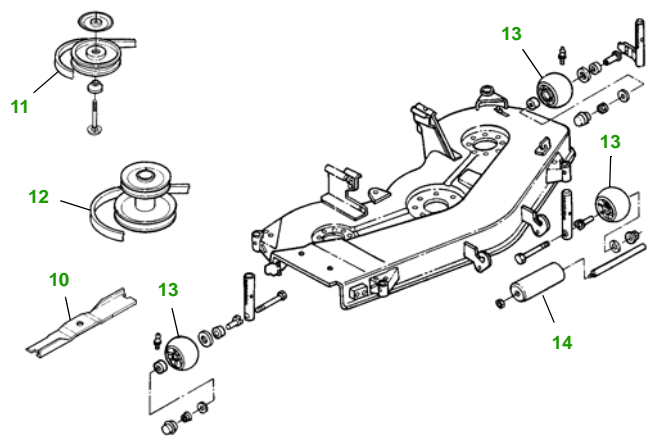

MAINTENANCE REMINDER SHEET

GT242 with 48" Deck

Garden Tractor

Tractor S/N

48" Deck

Deck S/N

Key	Part No.	Description
1	AM107423	ENGINE OIL FILTER
2	AM116304	FUEL FILTER IN-LINE
3	M74285	FOAM AIR FILTER ELEMENT
	M97211	PAPER AIR FILTER ELEMENT
4	AM131841	KEY
	AM119237	IGNITION MODULE
5	TY25878	BATTERY (DRY)
6	M114763	BELT - TRACTION DRIVE
7	M802138	SPARK PLUG
8	AM106153	HEADLIGHT BULB

Key	Part No.	Description
9	AM109206	FUEL SHUTOFF SOLENOID
10	M115495	BLADE - STANDARD
	M135589	BLADE - HIGH LIFT
11	M110312	BELT - PRIMARY
12	M154958	BELT - SECONDARY
13	AM133602	KIT - GAGE WHEEL - FRONT
	AM117478	KIT - GAGE WHEEL - REAR
14	M113955	ROLLER - 2.9 INCH
	M114002	ROLLER - 3.9 INCH