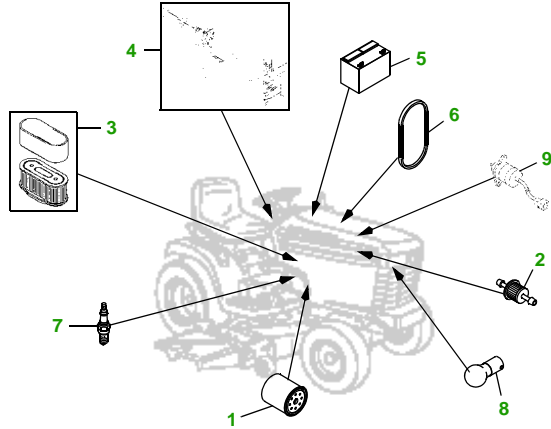

MAINTENANCE REMINDER SHEET

GT242 with 48" Deck

Garden Tractor

Tractor S/N

48" Deck

Deck S/N

Key	Part No.	Description
1	AM107423	ENGINE OIL FILTER
2	AM116304	FUEL FILTER IN-LINE
3	M74285	FOAM AIR FILTER ELEMENT
	M97211	PAPER AIR FILTER ELEMENT
4	AM131841	KEY
	AM119237	IGNITION MODULE
5	TY25878	BATTERY (DRY)
6	M114763	BELT - TRACTION DRIVE
7	M802138	SPARK PLUG
8	AM106153	HEADLIGHT BULB

Key	Part No.	Description
9	AM109206	FUEL SHUTOFF SOLENOID
10	M115495	BLADE - STANDARD
	M135589	BLADE - HIGH LIFT
11	M110312	BELT - PRIMARY
12	M154958	BELT - SECONDARY
13	AM133602	KIT - GAGE WHEEL - FRONT
	AM117478	KIT - GAGE WHEEL - REAR
14	M113955	ROLLER - 2.9 INCH
	M114002	ROLLER - 3.9 INCH