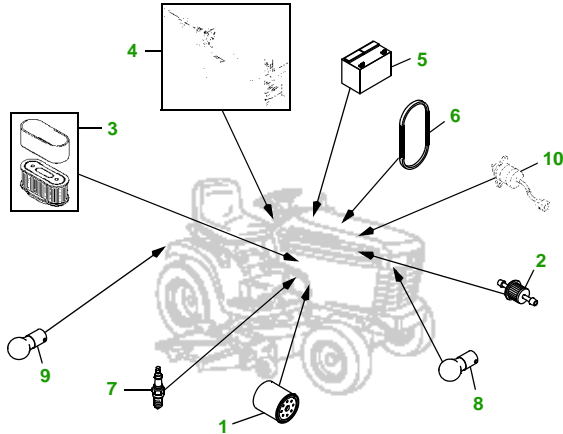

MAINTENANCE REMINDER SHEET

GT245 with 38" Deck

Garden Tractor

Tractor S/N

38" Deck

Deck S/N

Key	Part No.	Description
1	AM107423	ENGINE OIL FILTER
2	AM116304	FUEL FILTER IN-LINE
3	M140295	FOAM AIR FILTER ELEMENT
	M150403	PAPER AIR FILTER ELEMENT
4	AM131841	KEY
	AM132500	IGNITION SWITCH
5	TY25881	BATTERY (DRY)
6	M127523	BELT - TRACTION DRIVE
7	M805853	SPARK PLUG
8	AD2062R	HEADLIGHT BULB

Key	Part No.	Description
9	AR62407	TAIL LIGHT BULB
10	M140275	FUEL SHUTOFF SOLENOID
11	M82408	BLADE - LOW LIFT
	AM137324	KIT - SIDE DISCHARGE BLADE - STANDARD
	AM137326	KIT - BAGGING BLADE
	M112991	BLADE - MULCHING
12	M117608	BELT - PRIMARY
13	M82462	BELT - SECONDARY
14	AM133602	KIT - GAGE WHEEL