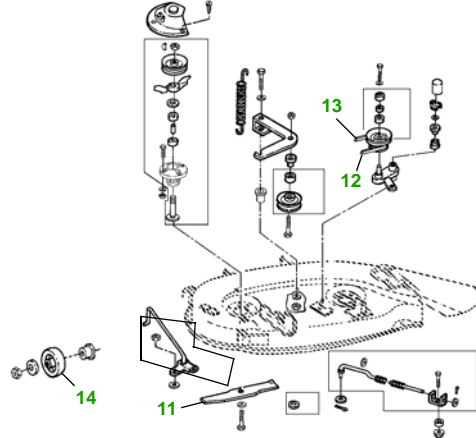

MAINTENANCE REMINDER SHEET

GT245 with 38" Deck

Garden Tractor

Tractor S/N

38" Deck

Deck S/N

Key	Part No.	Description
1	AM107423	ENGINE OIL FILTER
2	AM116304	FUEL FILTER IN-LINE
3	M140295	FOAM AIR FILTER ELEMENT
	M150403	PAPER AIR FILTER ELEMENT
4	AM131841	KEY
	AM132500	IGNITION SWITCH
5	TY25881	BATTERY (DRY)
6	M127523	BELT - TRACTION DRIVE
7	M805853	SPARK PLUG
8	AD2062R	HEADLIGHT BULB

Key	Part No.	Description
9	AR62407	TAIL LIGHT BULB
10	M140275	FUEL SHUTOFF SOLENOID
11	M82408	BLADE - LOW LIFT
	AM137324	KIT - SIDE DISCHARGE BLADE - STANDARD
	AM137326	KIT - BAGGING BLADE
	M112991	BLADE - MULCHING
12	M117608	BELT - PRIMARY
13	M82462	BELT - SECONDARY
14	AM133602	KIT - GAGE WHEEL

Service Recommendations

Qty	Part No	Item	Qty or Capacity	Change Interval in Hours
4	AM107423	Oil Filter	1	25/50/100/200
1	TY22076	2 1/2 Gal Turf Gard @ 10W30 Engine Oil	1.8 qt	25/50/100/200
2	TY22000	1 Gal Low Vis Hygard	4.6 qt	250
1	AM116304	Fuel Filter	1	200
2	TY6341	JD Multi Purpose SD Polyurea Grease		As Needed

"As Needed" Parts

Qty	Part No	Item
1	M140295	Air Filter - Foam
1	M50403	Air Filter - Paper
2	M82408	Blade - Low Lift
1	AM137324	Kit - Side Discharge Blade - Standard
1	AM137326	Kit - Bagging Blade
2	M112991	Blade - Mulching
1	M127523	Belt - Traction Drive
1	M117608	Belt - Primary
1	M82462	Belt - Secondary
1	AM131841	Key
1	AM123507	Fuel Cap
1	TY130907	Mower Deck Leveling Gauge
1	TY26183	Grease Gun