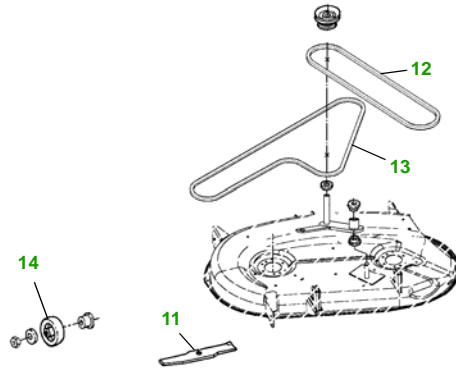

## GT245 with 42C Deck

### 42" Convertible Deck

Tractor S/N

Deck S/N

Key	Part No.	Description
1	AM107423	ENGINE OIL FILTER
2	AM116304	FUEL FILTER IN-LINE
3	M140295	FOAM AIR FILTER ELEMENT
	M150403	PAPER AIR FILTER ELEMENT
4	AM131841	KEY
	AM132500	IGNITION SWITCH
5	TY25881	BATTERY (DRY)
6	M127523	BELT - TRACTION DRIVE
7	M805853	SPARK PLUG