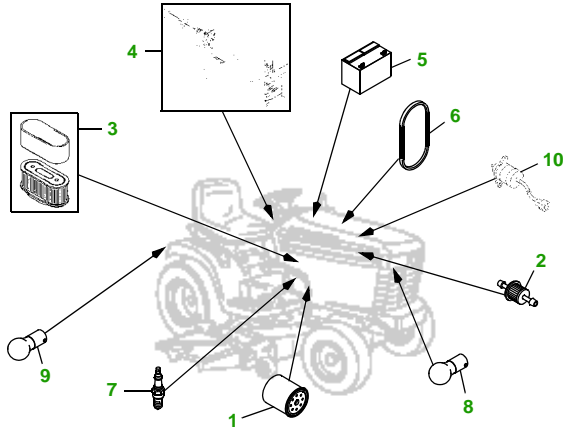

### 42" Convertible Deck

Tractor S/N

Deck S/N

Key	Part No.	Description
1	AM107423	ENGINE OIL FILTER
2	AM116304	FUEL FILTER IN-LINE
3	M140295	FOAM AIR FILTER ELEMENT
	M150403	PAPER AIR FILTER ELEMENT
4	AM131841	KEY
	AM132500	IGNITION SWITCH
5	TY25881	BATTERY (DRY)
6	M127523	BELT - TRACTION DRIVE
7	M805853	SPARK PLUG