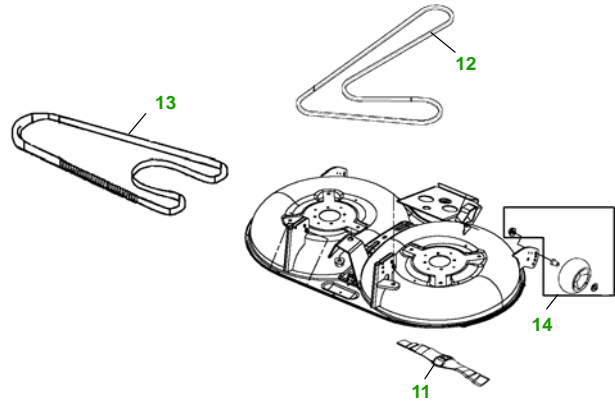

42" Mulching Deck

Deck S/N

Key	Part No.	Description
1	AM107423	ENGINE OIL FILTER
2	AM116304	FUEL FILTER IN-LINE
3	M140295	FOAM AIR FILTER ELEMENT
	M150403	PAPER AIR FILTER ELEMENT
4	AM131841	KEY
	AM132500	IGNITION SWITCH
5	TY25881	BATTERY (DRY)
6	M127523	BELT - TRACTION DRIVE
7	M805853	SPARK PLUG

Key	Part No.	Description
8	AD2062R	HEADLIGHT BULB
9	AR62407	TAIL LIGHT BULB
10	M140275	FUEL SHUTOFF SOLENOID
11	AM130172	BLADE - KIT
12	M140502	BELT - PRIMARY
13	M150717	BELT - SECONDARY
14	AM133602	KIT - GAGE WHEEL

Service Recommendations

Qty	Part No	Item	Qty or Capacity	Change Interval in Hours
4	AM107423	Oil Filter	1	25/50/100/200
1	TY22076	2 1/2 Gal Turf Gard® 10W30 Engine Oil	1.8 qt	25/50/100/200
2	TY22000	1 Gal Low Vis Hygard	4.6 qt	250
1	AM116304	Fuel Filter	1	200
2	TY6341	JD Multi Purpose SD Polyurea Grease		As Needed

"As Needed" Parts

Qty	Part No	Item
1	M140295	Air Filter - Foam
1	M50403	Air Filter - Paper
1	AM130172	Blade - Kit
1	M127523	Belt - Traction Drive
1	M140502	Belt - Primary
1	M150717	Belt - Secondary
1	AM131841	Key
1	AM123507	Fuel Cap
1	TY130907	Mower Deck Leveling Gauge
1	TY26183	Grease Gun

Mulch Kit ..... N/A

Dealer Name
Contact Name
Dealer Phone No

Home Maintenance Kit

Unit	Kit Number
GT245	LG250