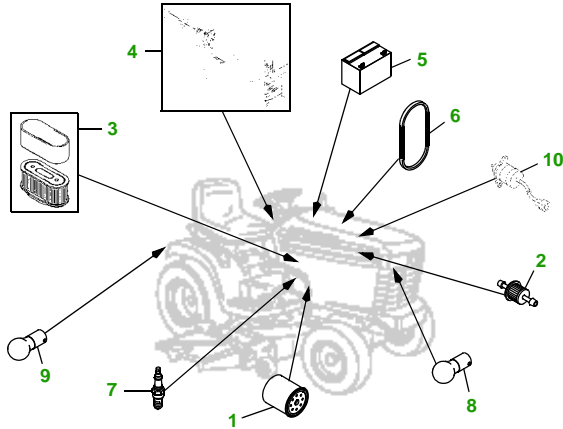

MAINTENANCE REMINDER SHEET

GT245 with 48C Deck

Garden Tractor

48" Convertible Deck

Tractor S/N

Deck S/N

Key	Part No.	Description
1	AM107423	ENGINE OIL FILTER
2	AM116304	FUEL FILTER IN-LINE
3	M140295	FOAM AIR FILTER ELEMENT
	M150403	PAPER AIR FILTER ELEMENT
4	AM131841	KEY
	AM132500	IGNITION SWITCH
5	TY25881	BATTERY (DRY)
6	M127523	BELT - TRACTION DRIVE
7	M805853	SPARK PLUG

Key	Part No.	Description
8	AD2062R	HEADLIGHT BULB
9	AR62407	TAIL LIGHT BULB
10	M140275	FUEL SHUTOFF SOLENOID
11	M145476	BLADE
	M127673	BLADE - MULCHING
12	M143019	BELT - PRIMARY
13	M154958	BELT - SECONDARY
14	AM125172	KIT - GAGE WHEEL
15	M113955	ROLLER

Service Recommendations

"As Needed" Parts

Qty	Part No	Item	Qty or Capacity	Change Interval in Hours
4	AM107423	Oil Filter	1	25/50/100/200
1	TY22076	2 1/2 Gal Turf Gard® 10W30 Engine Oil	1.8 qt	25/50/100/200
2	TY22000	1 Gal Low Vis Hygard	4.6 qt	250
1	AM116304	Fuel Filter	1	200
2	TY6341	JD Multi Purpose SD Polyurea Grease		As Needed