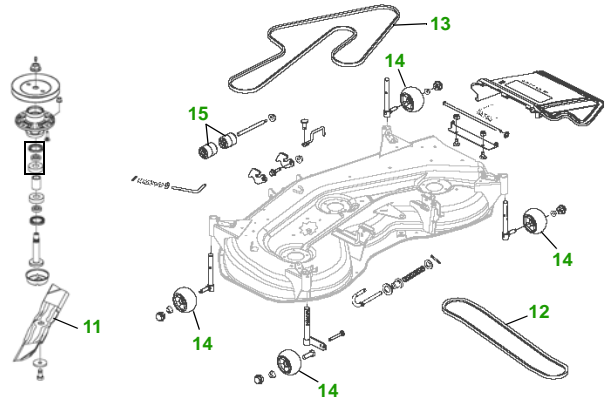

MAINTENANCE REMINDER SHEET

GT245 with 48C Deck

Garden Tractor

48" Convertible Deck

Tractor S/N

Deck S/N

Key	Part No.	Description
1	AM107423	ENGINE OIL FILTER
2	AM116304	FUEL FILTER IN-LINE
3	M140295	FOAM AIR FILTER ELEMENT
	M150403	PAPER AIR FILTER ELEMENT
4	AM131841	KEY
	AM132500	IGNITION SWITCH
5	TY25881	BATTERY (DRY)
6	M127523	BELT - TRACTION DRIVE
7	M805853	SPARK PLUG

Key	Part No.	Description
8	AD2062R	HEADLIGHT BULB
9	AR62407	TAIL LIGHT BULB
10	M140275	FUEL SHUTOFF SOLENOID
11	M145476	BLADE
	M127673	BLADE - MULCHING
12	M143019	BELT - PRIMARY
13	M154958	BELT - SECONDARY
14	AM125172	KIT - GAGE WHEEL
15	M113955	ROLLER

Qty	Part No	Item
1	M140295	Air Filter - Foam
1	M50403	Air Filter - Paper
3	M145476	Blade - Standard
3	M127673	Blade - Mulching
1	M127523	Belt - Traction Drive
1	M143019	Belt - Primary
1	M154958	Belt - Secondary
1	AM131841	Key
1	AM123507	Fuel Cap
1	TY130907	Mower Deck Leveling Gauge
1	TY26183	Grease Gun