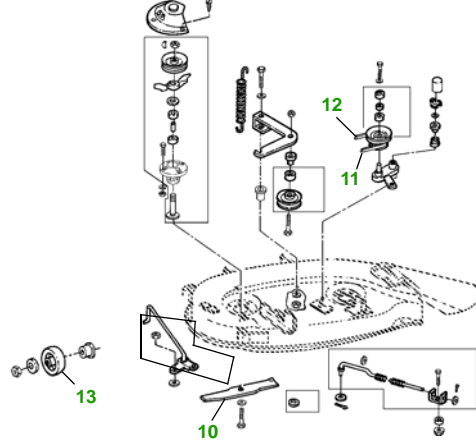

## GT262 with 38" Deck

### 38" Deck

Deck S/N

Key	Part No.	Description
1	AM107423	ENGINE OIL FILTER
2	AM116304	FUEL FILTER IN-LINE
3	M70127	FOAM AIR FILTER ELEMENT
	M97266	PAPER AIR FILTER ELEMENT
4	AM131841	KEY
	AM119237	IGNITION MODULE
5	TY25878	BATTERY (DRY)
6	M114763	BELT - TRACTION DRIVE
7	M802138	SPARK PLUG

Key	Part No.	Description
8	AM106153	HEADLIGHT BULB
9	M120522	FUEL SHUTOFF SOLENOID
10	M82408	BLADE - LOW LIFT
	AM137324	KIT - SIDE DISCHARGE BLADE - STANDARD
	AM137326	KIT - BAGGING BLADE
11	M117608	BELT - PRIMARY
12	M82462	BELT - SECONDARY
13	AM133602	KIT - GAGE WHEEL