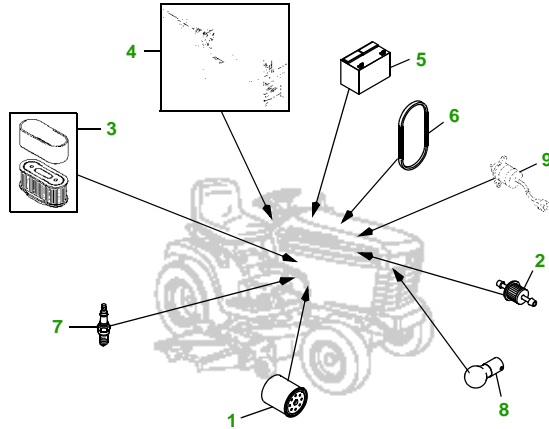

MAINTENANCE REMINDER SHEET

GT262 with 38" Deck

Garden Tractor

Tractor S/N