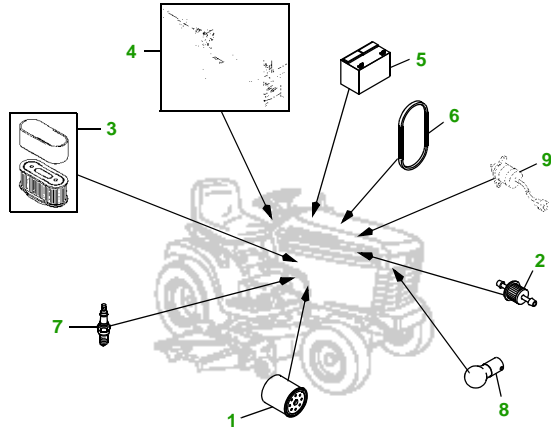

MAINTENANCE REMINDER SHEET

GT262 with 44" Deck

Garden Tractor

Tractor S/N

44" Mulching Deck

Deck S/N

Key	Part No.	Description
1	AM107423	ENGINE OIL FILTER
2	AM116304	FUEL FILTER IN-LINE
3	M70127	FOAM AIR FILTER ELEMENT
	M97266	PAPER AIR FILTER ELEMENT
4	AM131841	KEY
	AM119237	IGNITION MODULE
5	TY25878	BATTERY (DRY)
6	M114763	BELT - TRACTION DRIVE
7	M802138	SPARK PLUG

Key	Part No.	Description
8	AM106153	HEADLIGHT BULB
9	M120522	FUEL SHUTOFF SOLENOID
10	M119798	BLADE - MULCHING (TOP)
	M119799	BLADE - MULCHING (BOTTOM)
11	M77988	BELT - PRIMARY
12	M115776	BELT - SECONDARY
13	AM133602	KIT - GAGE WHEEL