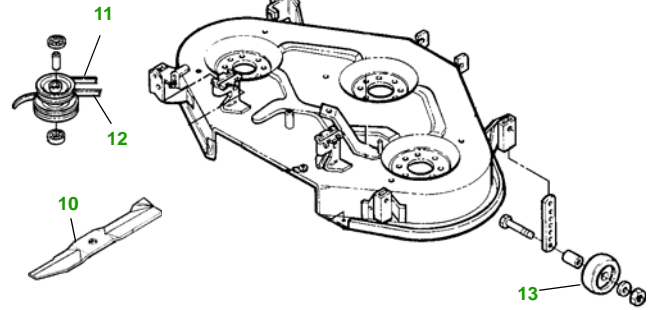

MAINTENANCE REMINDER SHEET

GT262 with 44" Deck

Garden Tractor

Tractor S/N

44" Mulching Deck

Deck S/N

Key	Part No.	Description
1	AM107423	ENGINE OIL FILTER
2	AM116304	FUEL FILTER IN-LINE
3	M70127	FOAM AIR FILTER ELEMENT
	M97266	PAPER AIR FILTER ELEMENT
4	AM131841	KEY
	AM119237	IGNITION MODULE
5	TY25878	BATTERY (DRY)
6	M114763	BELT - TRACTION DRIVE
7	M802138	SPARK PLUG

Key	Part No.	Description
8	AM106153	HEADLIGHT BULB
9	M120522	FUEL SHUTOFF SOLENOID
10	M119798	BLADE - MULCHING (TOP)
	M119799	BLADE - MULCHING (BOTTOM)
11	M77988	BELT - PRIMARY
12	M115776	BELT - SECONDARY
13	AM133602	KIT - GAGE WHEEL