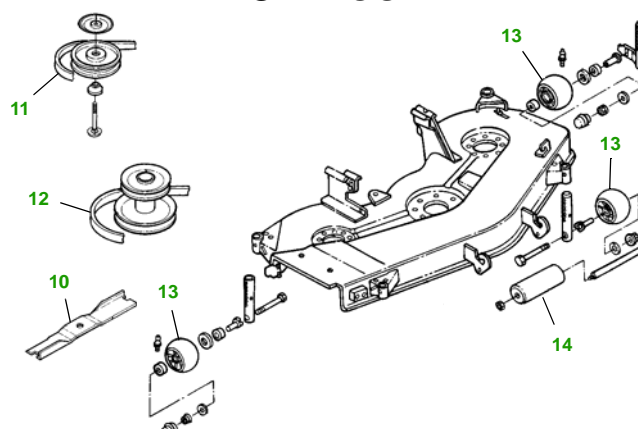

MAINTENANCE REMINDER SHEET

GT262 with 48" Deck

Garden Tractor

Tractor S/N

48" Deck

Deck S/N

Key	Part No.	Description
1	AM107423	ENGINE OIL FILTER
2	AM116304	FUEL FILTER IN-LINE
3	M70127	FOAM AIR FILTER ELEMENT
	M97266	PAPER AIR FILTER ELEMENT
4	AM131841	KEY
	AM119237	IGNITION MODULE
5	TY25878	BATTERY (DRY)
6	M114763	BELT - TRACTION DRIVE
7	M802138	SPARK PLUG
8	AM106153	HEADLIGHT BULB

Key	Part No.	Description
9	M120522	FUEL SHUTOFF SOLENOID
10	M115495	BLADE - STANDARD
	M135589	BLADE - HIGH LIFT
11	M110312	BELT - PRIMARY
12	M154958	BELT - SECONDARY
13	AM133602	KIT - GAGE WHEEL - FRONT
	AM117478	KIT - GAGE WHEEL - REAR
14	M113955	ROLLER - 2.9 INCH
	M114002	ROLLER - 3.9 INCH

Qty	Part No	Item
1	M802138	Spark Plug
1	M70127	Air Filter - Foam
1	M97266	Air Filter - Paper
3	M115495	Blade - Standard
3	M135589	Blade - High Lift
1	M114763	Belt - Traction Drive
1	M110312	Belt - Primary
1	M154958	Belt - Secondary
1	AM131841	Key
1	AM115497	Fuel Cap
1	TY130907	Mower Deck Leveling Gauge
1	TY26183	Grease Gun