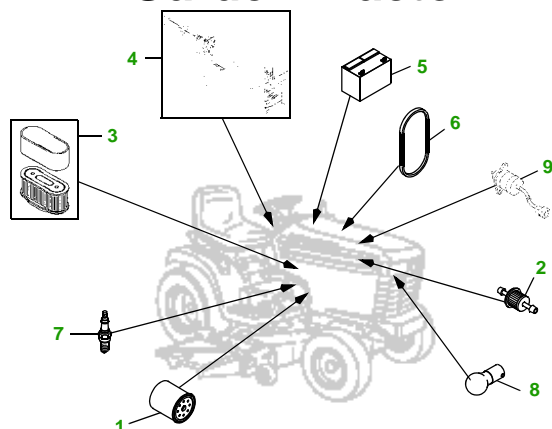

MAINTENANCE REMINDER SHEET

GT262 with 48" Deck

Garden Tractor

Tractor S/N

48" Deck

Deck S/N

Key	Part No.	Description
1	AM107423	ENGINE OIL FILTER
2	AM116304	FUEL FILTER IN-LINE
3	M70127	FOAM AIR FILTER ELEMENT
	M97266	PAPER AIR FILTER ELEMENT
4	AM131841	KEY
	AM119237	IGNITION MODULE
5	TY25878	BATTERY (DRY)
6	M114763	BELT - TRACTION DRIVE
7	M802138	SPARK PLUG
8	AM106153	HEADLIGHT BULB

Key	Part No.	Description
9	M120522	FUEL SHUTOFF SOLENOID
10	M115495	BLADE - STANDARD
	M135589	BLADE - HIGH LIFT
11	M110312	BELT - PRIMARY
12	M154958	BELT - SECONDARY
13	AM133602	KIT - GAGE WHEEL - FRONT
	AM117478	KIT - GAGE WHEEL - REAR
14	M113955	ROLLER - 2.9 INCH
	M114002	ROLLER - 3.9 INCH